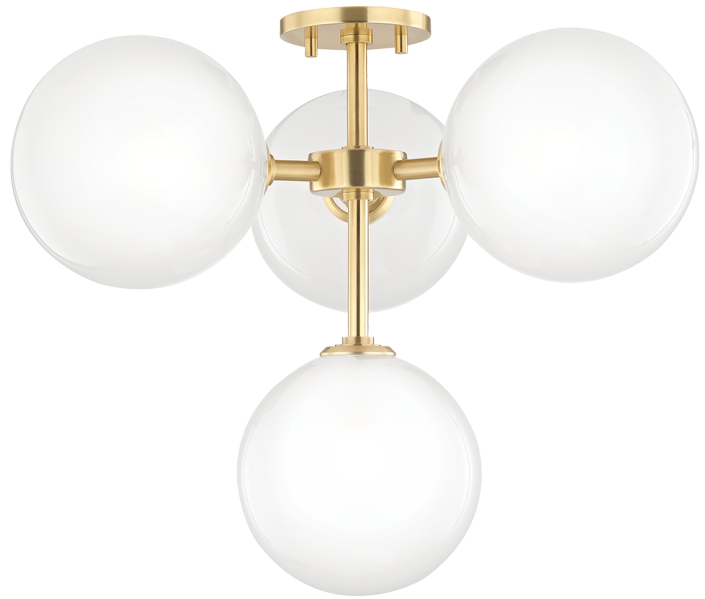

ASHLEIGH

H122604-AGB

A mid-century muse, Ashleigh marries clean lines and bubbly forms for a striking style that elevates any space. Exaggerated shades feature an etched glossy finish, diffusing the light ever so slightly. A midpoint between clear and milk glass, the glossy globes lend a beautiful luster that pops against the metallic finish. Available as a chandelier, wall sconce, and flush mount in aged brass or polished nickel.

FINISHES

AGED BRASS (AGB)
POLISHED NICKEL (PN)

DIMENSIONS

Height: 18"

Width/Diameter: 20.25"

Canopy/Backplate: 4.75"

Hanging Type:

Product Weight: 6.6lb

GLASS

Attachment: Twist Lock

Glass 1: Glass

Glass 2:

LAMPING

Bulb 1

Bulb Included: No

Socket: G9

Bulb: G9 LED • 4 • 4 Watt Max

SHIPPING

Carton 1: 23" x 22" x 15"

Carton 1 Weight: 9lb

Shipping Method: Ground