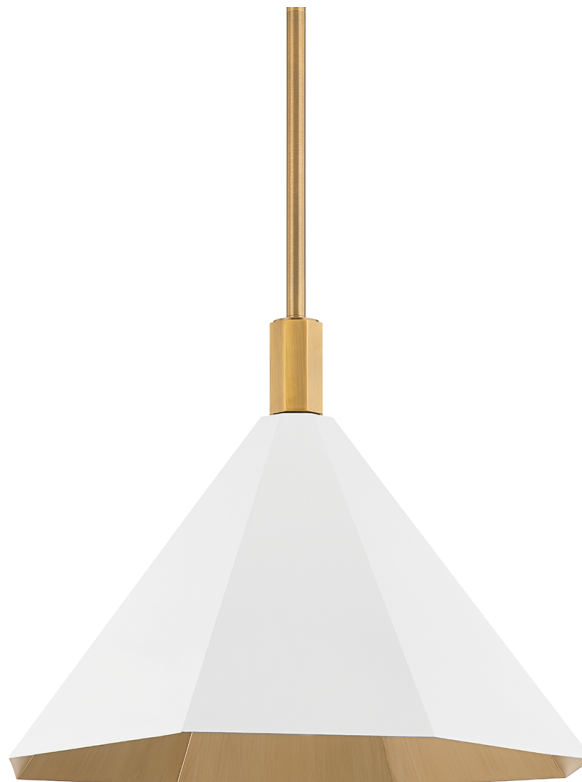

HUNTLEY

F8322-PBR/SWH

Inspired by outdoor stone relics that evolve both physically and symbolically over time, the Huntly lamp taps into an ancient vernacular while staying grounded in its refined, polished form. The concave cut-outs on the front and back create an evocative relief reminiscent of surfaces worn smooth by flowing water. Sculpted from matte ceramic with an overscale natural linen shade, this lamp serves as a conversation piece in any space. Part of our Chandler McLellan collection.

FINISHES

PATINA BRASS (PBR)

DIMENSIONS

Height: 15.75"

Width/Diameter: 22"

Minimum Height: 22.5"

Maximum Height: 64.5"

Canopy/Backplate: 5"

Hanging Type: 1-6" / 2-12" / 1-18" Stems

Product Weight: 12.3lb

GLASS

Attachment:

Glass 1: Steel

Glass 2:

LAMPING

Bulb 1

Bulb Included: No

Socket: E26 Medium Base

Bulb: A21 • 1 • 75 Watt Max

Voltage: 120

UL Rating: UL Damp

SHIPPING

Carton 1: 25" x 25" x 19"

Carton 1 Weight: 16lb

Shipping Method: Ground