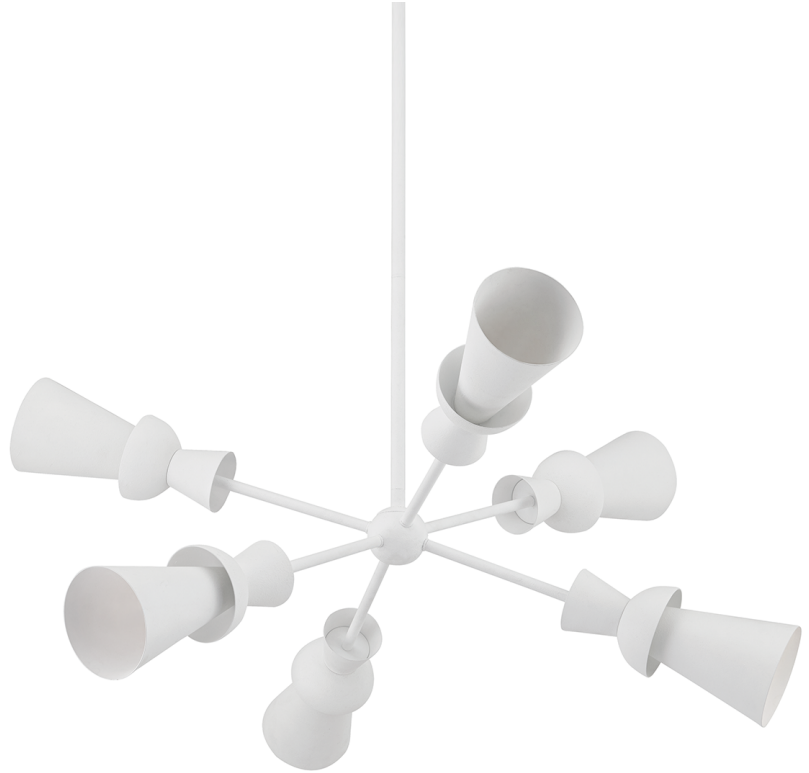

FLORENCE

F7906-GSW

Florence's white gesso finish and smooth shade shape will bring a crisp, clean look to any space. Tapered at the top and wide at the bottom, the shade gives off bright, direct light and the monochromatic finish gives the entire fixture a soft, organic feel. Wall sconce can be mounted for downlight or uplight.

FINISHES

GISSO WHITE (GSW)

DIMENSIONS

Height: 17.5"

Width/Diameter: 44"

Minimum Height: 25.75"

Maximum Height: 61.75"

Canopy/Backplate: 7"

Hanging Type:

Product Weight: 12lb

GLASS

Attachment:

Glass 1: Steel

Glass 2:

LAMPING

Bulb 1