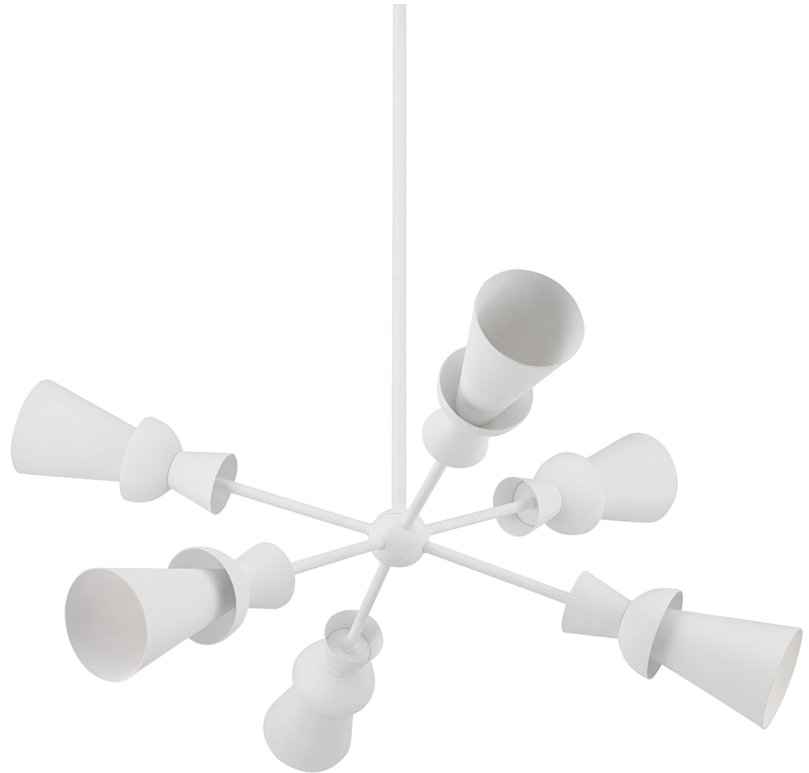

# FLORENCE

F7906-GSW

Florence's white gesso finish and smooth shade shape will bring a crisp, clean look to any space. Tapered at the top and wide at the bottom, the shade gives off bright, direct light and the monochromatic finish gives the entire fixture a soft, organic feel. Wall sconce can be mounted for downlight or uplight.

## FINISHES

GEDSO WHITE (GSW)

## DIMENSIONS

Height: 17.5"

Width/Diameter: 44"

Minimum Height: 25.75"

Maximum Height: 61.75"

Canopy/Backplate: 7"

Hanging Type:

Product Weight: 12lb

## GLASS

Attachment:

Glass 1: Steel

Glass 2: