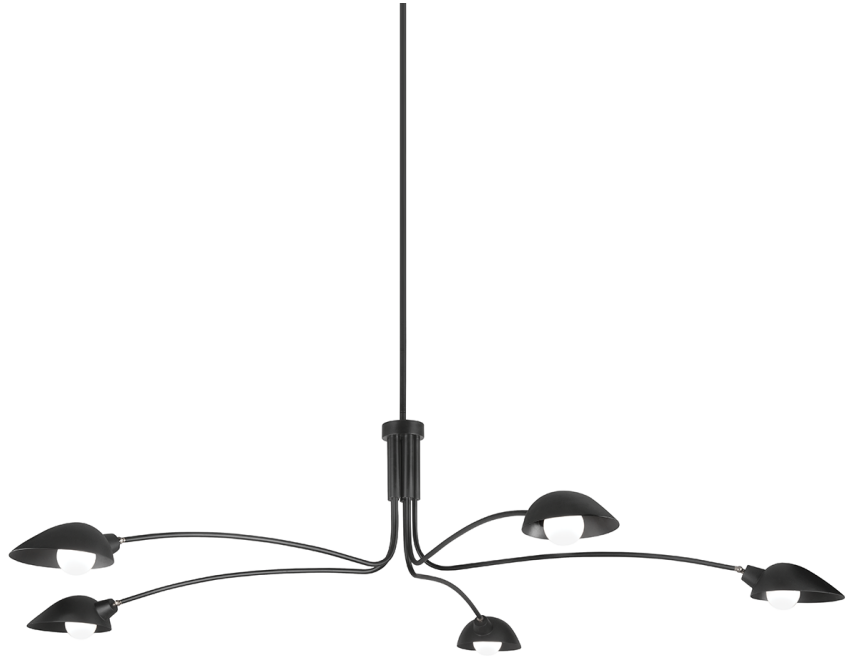

LEO

F7815-SBK

Minimalism with presence, Leo has a clean, sculptured look that fills a space. Rounded shades suspend from sprawling metal arms, all in a soft black finish. The three-bulb chandelier is over six-and-a-half feet in diameter and the six-bulb chandelier is seven feet in diameter. The shades rotate to create a customized lighting plan. This expansive fixture will bring stunning style to any large space.

FINISHES

SOFT BLACK (SBK)

Coastal Suitable Finish (EPM): No

DIMENSIONS

Height: 16.75"

Width/Diameter: 84"

Minimum Height: 23.5"

Maximum Height: 65.5"

Canopy/Backplate: 6"

Product Weight: 22lb

Canopy/Backplate Shape: Round

Sloped Ceiling Compatible: No

Living Finish: No

Uplight Only: No

Shade

Shade 1: Metal

Shade 1 Finish: Soft Black

Shade 1 Top Length: 8.75"

Shade 1 Top Width: 7.25"

Shade 1 Bottom L/W: 8.75" / 7.25"

Shade 1 Height: 4"

ELECTRICAL

Bulb 1

Bulb Included: No