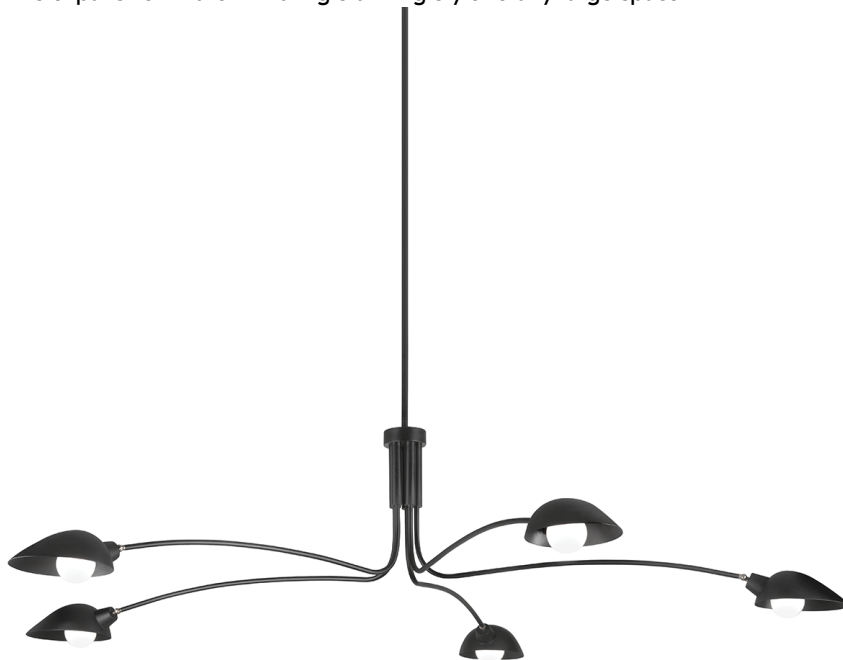

# LEO

F7815-SBK

Minimalism with presence, Leo has a clean, sculptured look that fills a space. Rounded shades suspend from sprawling metal arms, all in a soft black finish. The three-bulb chandelier is over six-and-a-half feet in diameter and the six-bulb chandelier is seven feet in diameter. The shades rotate to create a customized lighting plan. This expansive fixture will bring stunning style to any large space.

## DIMENSIONS

Height: 16.75"

Width/Diameter: 84"

Minimum Height: 23.5"

Maximum Height: 65.5"

Canopy/Backplate: 6"

Hanging Type:

Product Weight: 22lb

## GLASS

Attachment:

Glass 1: Metal

Glass 2: