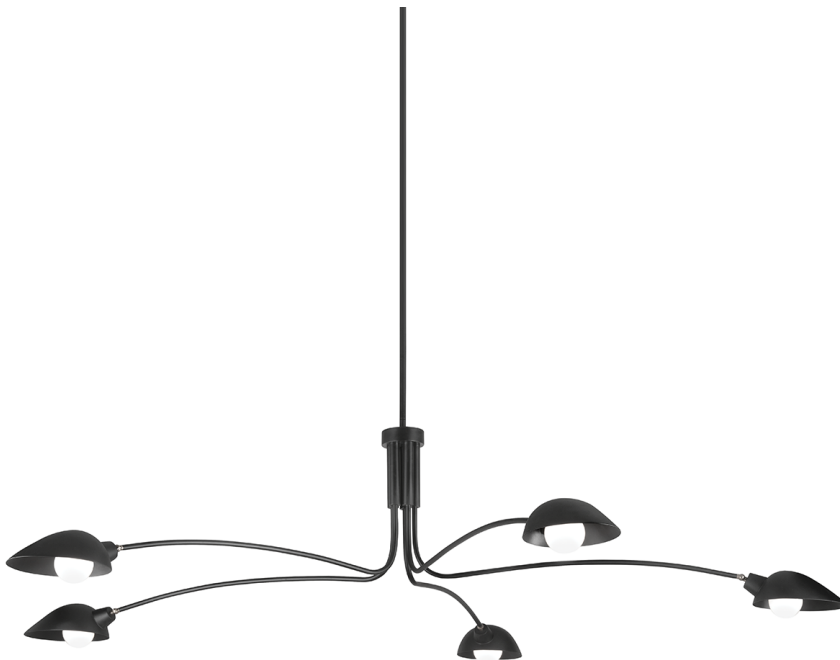

LEO

F7815-SBK

Minimalism with presence, Leo has a clean, sculptured look that fills a space. Rounded shades suspend from sprawling metal arms, all in a soft black finish. The three-bulb chandelier is over six-and-a-half feet in diameter and the six-bulb chandelier is seven feet in diameter. The shades rotate to create a customized lighting plan. This expansive fixture will bring stunning style to any large space.

FINISHES

SOFT BLACK (SBK)

DIMENSIONS

Height: 16.75"

Width/Diameter: 84"

Minimum Height: 23.5"

Maximum Height: 65.5"

Canopy/Backplate: 6"

Hanging Type:

Product Weight: 22lb

GLASS

Attachment:

Glass 1: Metal

Glass 2:

LAMPING

Bulb 1

Bulb Included: No

Socket: E26 Medium Base

Bulb: G25 • 5 • 60 Watt Max

Voltage: 120

UL Rating: UL Damp

SHIPPING

Carton 1: 55" x 50" x 21"

Carton 1 Weight: 100lb