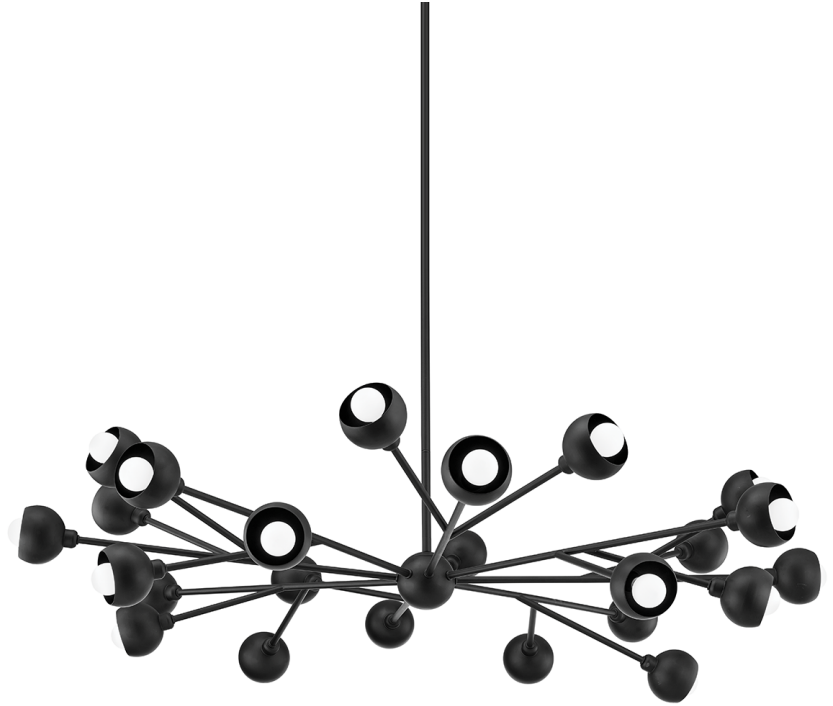

COLT

F7424-SBK

Circular shades on straight arms extend out from a center sphere giving Colt the look and feel of a constellation. The shades are at a variety of heights and angles giving off ample light in multiple directions. Inspired by the Bauhaus movement with just a touch of mid-century modern, this fixture works well with many different styles.

FINISHES

SOFT BLACK (SBK)

DIMENSIONS

Height: 7.75"

Width/Diameter: 54.5"

Minimum Height: 15.75"

Maximum Height: 57.75"

Canopy/Backplate: 6"

Hanging Type:

Product Weight: 17lb

GLASS

Attachment:

Glass 1:

Glass 2:

LAMPING

Bulb 1

Bulb Included: No

Socket: E12 Candelabra Base

Bulb: G16.5 • 24 • 25 Watt Max

Voltage: 120

UL Rating: UL Damp

SHIPPING

Carton 1: 56" x 56" x 17"

Carton 1 Weight: 43lb