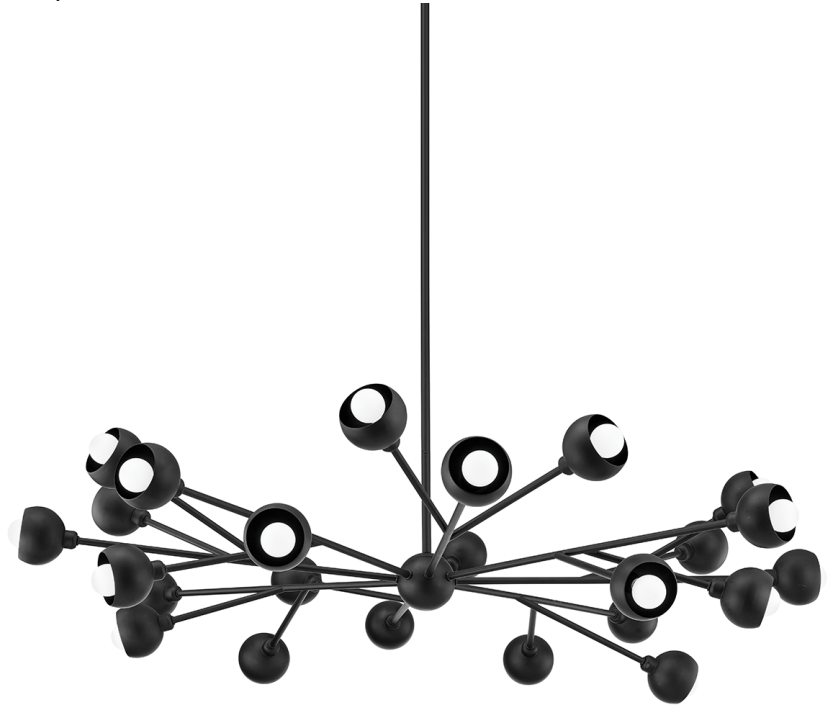

COLT

F7424-SBK

Circular shades on straight arms extend out from a center sphere giving Colt the look and feel of a constellation. The shades are at a variety of heights and angles giving off ample light in multiple directions. Inspired by the Bauhaus movement with just a touch of mid-century modern, this fixture works well with many different styles.

FINISHES

SOFT BLACK (SBK)

DIMENSIONS

Height: 7.75"

Width/Diameter: 54.5"

Minimum Height: 15.75"

Maximum Height: 57.75"

Canopy/Backplate: 6"

Hanging Type:

Product Weight: 17lb

GLASS

Attachment:

Glass 1:

Glass 2:

LAMPING

Bulb 1

Bulb Included: No

Socket: E12 Candelabra Base

Bulb: G16.5 • 24 • 25 Watt Max

SHIPPING

Carton 1: 56" x 56" x 17"

Carton 1 Weight: 43lb

Shipping Method: Truck Only