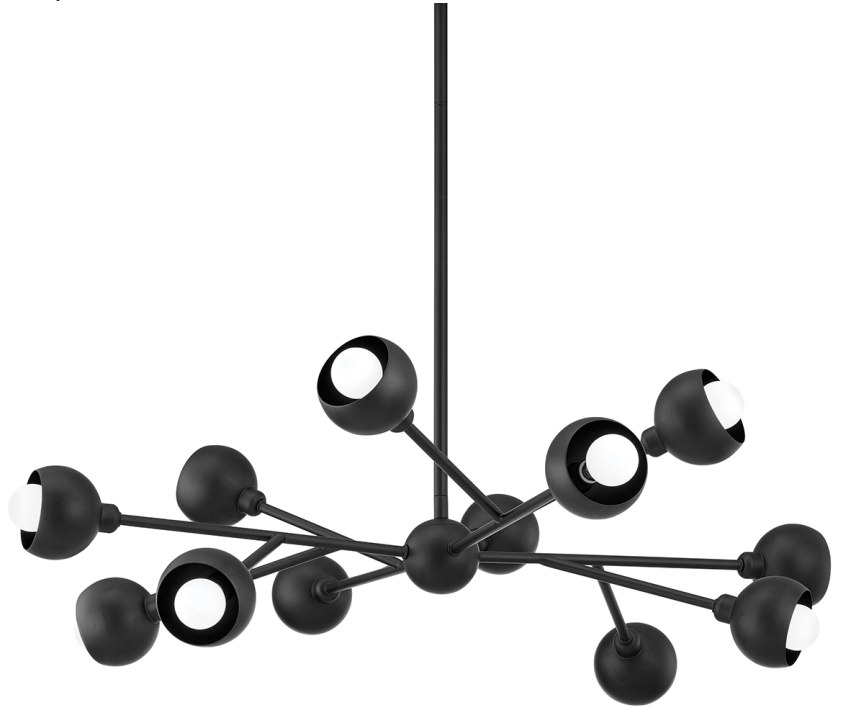

# COLT

F7412-SBK

Circular shades on straight arms extend out from a center sphere giving Colt the look and feel of a constellation. The shades are at a variety of heights and angles giving off ample light in multiple directions. Inspired by the Bauhaus movement with just a touch of mid-century modern, this fixture works well with many different styles.

## DIMENSIONS

Height: 8.25"

Width/Diameter: 37"

Minimum Height: 14.25"

Maximum Height: 56.25"

Canopy/Backplate: 6"

Hanging Type:

Product Weight: 15lb

## GLASS

Attachment:

Glass 1:

Glass 2:

### Bulb 1

Bulb Included: No

Socket: E12 Candelabra Base

Bulb: G16.5 • 12 • 40 Watt Max