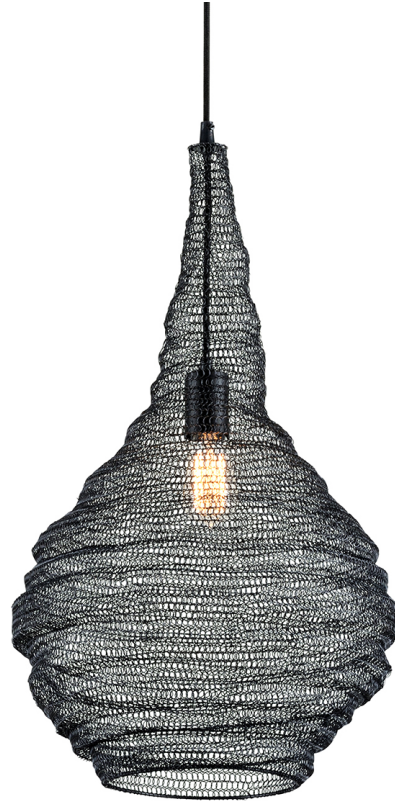

WABI SABI

F6771-SBK

Named after a Japanese way of thinking that finds beauty in the imperfect, Wabi Sabi evinces ample opportunity for such an aesthetic appraisal with its organic shape. Its iron mesh slip ships flat; upon receiving it, you decide how to hang it and form it into a shape uniquely yours.

FINISHES

SOFT BLACK (SBK)

DIMENSIONS

Height: 28"

Width/Diameter: 16"

Minimum Height: 34"

Maximum Height: 142"

Canopy/Backplate: 5"

Hanging Type:

Product Weight: 7.72lb

GLASS

Attachment:

Glass 1: Metal Mesh

Glass 2:

LAMPING

Bulb 1