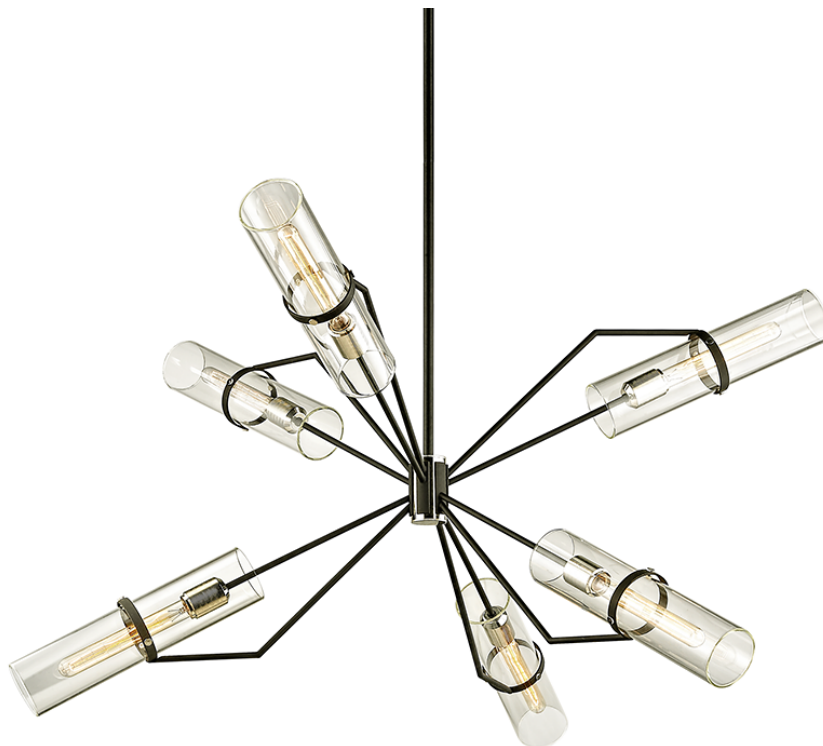

RAEF

F6328-TBK/PN

FINISHES

TEXTURED BLACK & POLISH NICKEL (TEXTURED BLACK & POLISH NICKEL)

DIMENSIONS

Height: 27.25"

Width/Diameter: 50"

Minimum Height: 28.5"

Maximum Height: 64.5"

Canopy/Backplate: 6"

Hanging Type: 1-6" / 2-12" / 1-18" Stems

Product Weight: 26.01lb

GLASS

Attachment: Thumb Screw

Glass 1: Glass

Glass 2:

LAMPING

Bulb 1

Bulb Included: No

Socket: E26 Medium Base

Bulb: T10-9.5 • 6 • 75 Watt Max

SHIPPING

Carton 1: 41" x 37" x 25"

Carton 1 Weight: 45lb

Shipping Method: Truck Only

PATENT PENDING