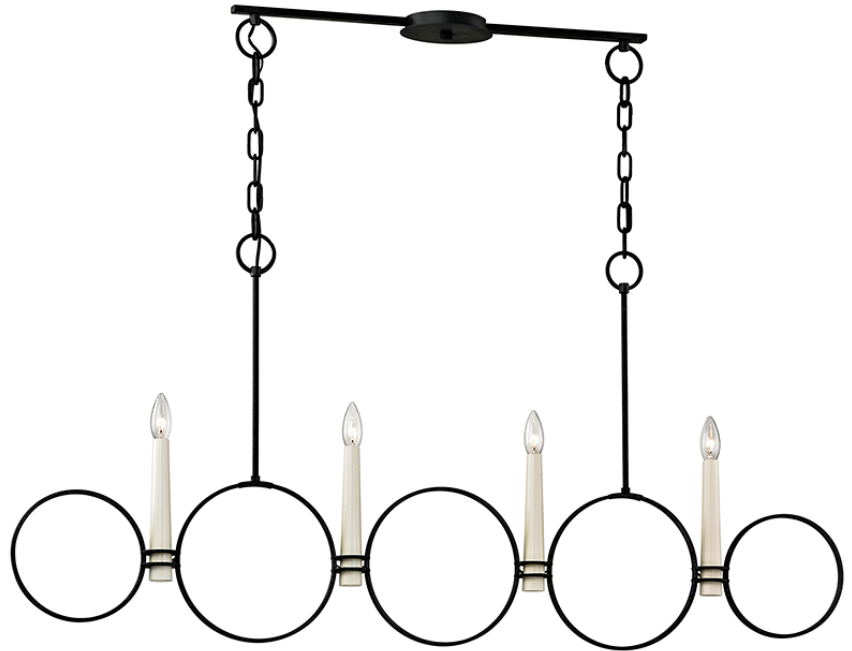

JULIETTE

F5954

FINISHES

COUNTRY IRON (COUNTRY IRON)

Coastal Suitable Finish (EPM): No

DIMENSIONS

Height: 29"

Width/Diameter: 5.5"

Length: 52"

Canopy/Backplate: 5.5"

Product Weight: 10.56lb

Canopy/Backplate Shape: Round

Sloped Ceiling Compatible: No

Living Finish: No

Uplight Only: No

Shade

ELECTRICAL

Bulb 1

Bulb Included: No

Socket: E12 Candelabra Base

Max Wattage: 60

Bulb Quantity: 4

Bulb Included: No

Wire Length: 120"

Gem Box Required (2"x3"): No

Dark Sky: No

SHIPPING

Carton 1: 55" x 27" x 7"

Carton 1 Weight: 17lb

Shipping Method: Ground

Country of Origin: CN