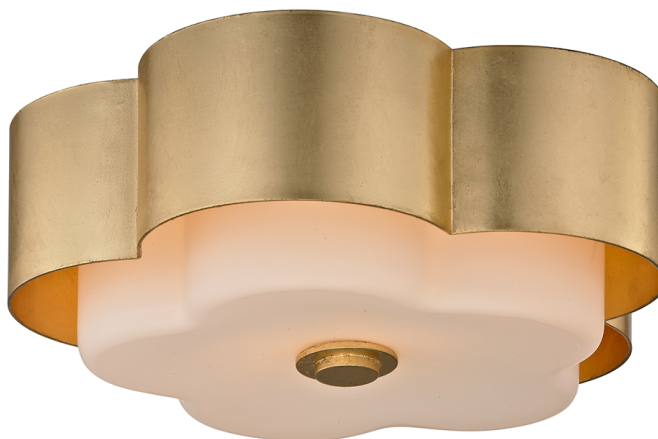

ALLURE

C5651-GL

FINISHES

GOLD LEAF (GL)

DIMENSIONS

Height: 5"

Width/Diameter: 13.5"

Length: "

Minimum Height: "

Maximum Height: "

Canopy/Backplate: "

Hanging Type:

Product Weight: 11.66lb

GLASS

Attachment:

Glass 1:

Glass 2:

LAMPING

Bulb 1

Bulb Included: No

Socket: E26 Medium Base

Bulb: A19 • 2 • 60 Watt Max

Voltage: 120

UL Rating: UL Dry