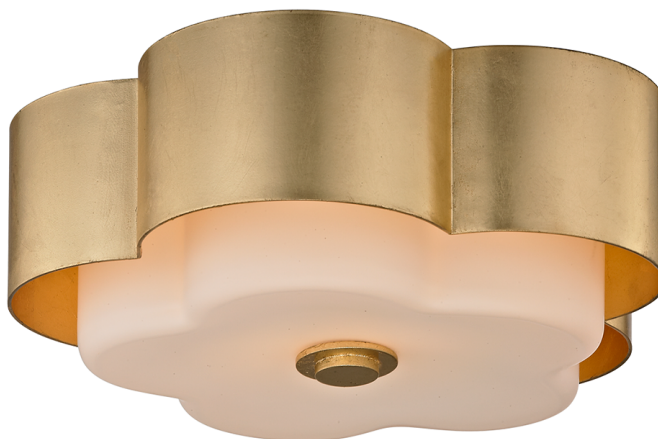

# ALLURE

C5651-GL

---

## FINISHES

---

GOLD LEAF (GL)

## DIMENSIONS

---

Height: 5"

Width/Diameter: 13.5"

Length: "

Minimum Height: "

Maximum Height: "

Canopy/Backplate: "

## GLASS

---

Attachment:

Glass 1:

Glass 2: