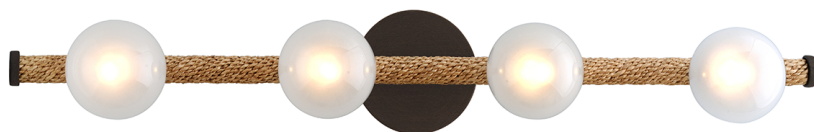

NOMAD

B7264-BRZ

FINISHES

Bronze (BZ)

DIMENSIONS

Height: 5"

Width/Diameter: 32"

Length: "

Minimum Height: "

Maximum Height: "

Canopy/Backplate: "

Hanging Type:

Product Weight: 4.84lb

GLASS

Attachment:

Glass 1:

Glass 2:

LAMPING

Bulb 1

Bulb Included: No

Socket: G9

Bulb: G9 LED • 4 • 4 Watt Max

Voltage: 120

UL Rating: UL Damp