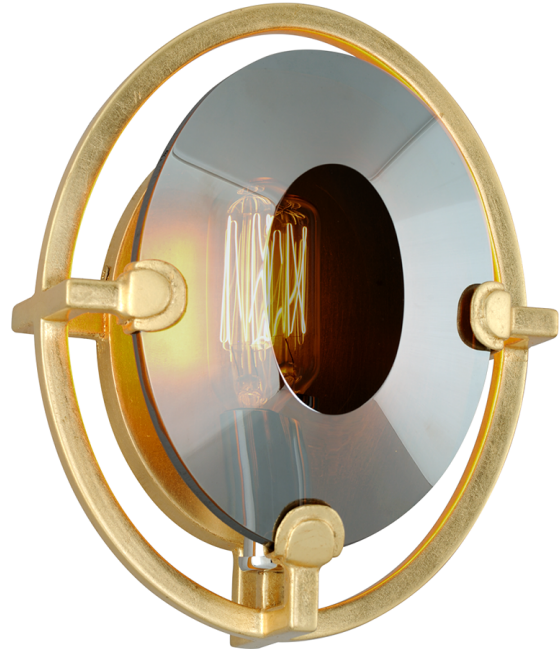

PRISM

B7081-GL

FINISHES

GOLD LEAF (GL)

DIMENSIONS

Height: 9"

Width/Diameter: 7"

Length: "

Minimum Height: "

Maximum Height: "

Canopy/Backplate: "

Hanging Type:

Product Weight: 4lb

GLASS

Attachment:

Glass 1:

Glass 2:

LAMPING

Bulb 1

Bulb Included: No

Socket: E12 Candelabra Base

Bulb: 1 • 60 Watt Max

Voltage: 120

UL Rating: UL Dry