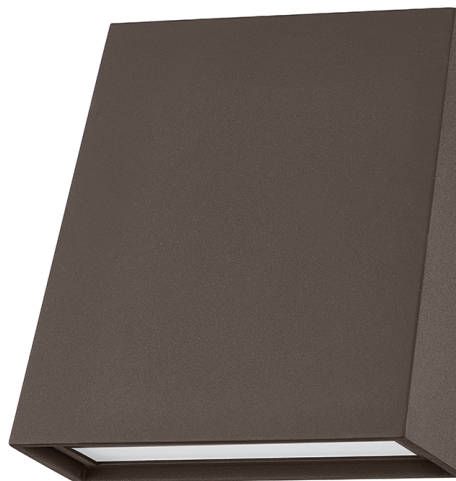

# ROY

B6507-TBZ

Angling from the wall adds depth and functionality to the straightforward, rectangular silhouette of this outdoor wall sconce. The sleek and architectural design features an etched "spread" lens that evenly distributes light from the LED bulb. Available in a Texture Black or Texture Bronze in two sizes, this exterior fixture feels very of-the-moment and will instantly elevate any exterior space.

## DIMENSIONS

Height: 7"

Width/Diameter: 6.25"

Canopy/Backplate: 0"

Hanging Type:

Product Weight: 1.9lb

## GLASS

Attachment:

Glass 1: Glass

Glass 2: