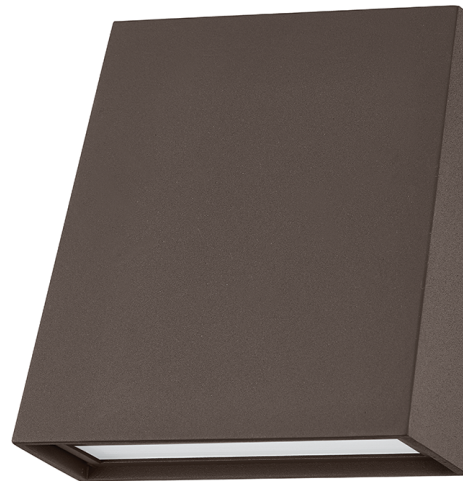

ROY

B6507-TBZ

Angling from the wall adds depth and functionality to the straightforward, rectangular silhouette of this outdoor wall sconce. The sleek and architectural design features an etched "spread" lens that evenly distributes light from the LED bulb. Available in a Texture Black or Texture Bronze in two sizes, this exterior fixture feels very of-the-moment and will instantly elevate any exterior space.

FINISHES

TEXTURED BRONZE (TEXTURED BRONZE)

DIMENSIONS

Height: 7"

Width/Diameter: 6.25"

Canopy/Backplate: 0"

Hanging Type:

Product Weight: 1.9lb

GLASS

Attachment:

Glass 1: Glass

Glass 2:

LAMPING

Bulb 1

Bulb Included: N/A

Socket: Integrated LED