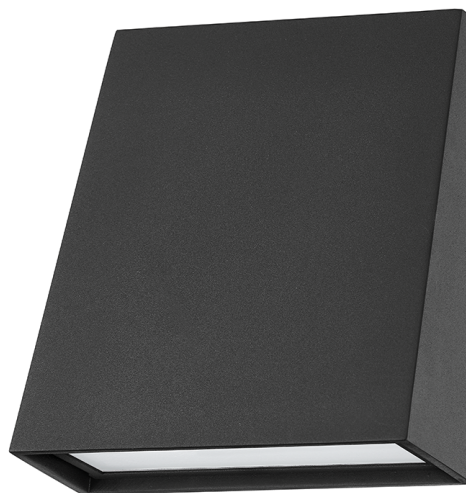

ROY

B6507-TBK

Angling from the wall adds depth and functionality to the straightforward, rectangular silhouette of this outdoor wall sconce. The sleek and architectural design features an etched "spread" lens that evenly distributes light from the LED bulb. Available in a Texture Black or Texture Bronze in two sizes, this exterior fixture feels very of-the-moment and will instantly elevate any exterior space.

FINISHES

TEXTURE BLACK (TBK)

DIMENSIONS

Height: 7"

Width/Diameter: 6.25"

Canopy/Backplate: 0"

Hanging Type:

Product Weight: 1.9lb

GLASS

Attachment:

Glass 1: Glass

Glass 2:

LAMPING

Bulb 1

Bulb Included: N/A

Socket: Integrated LED