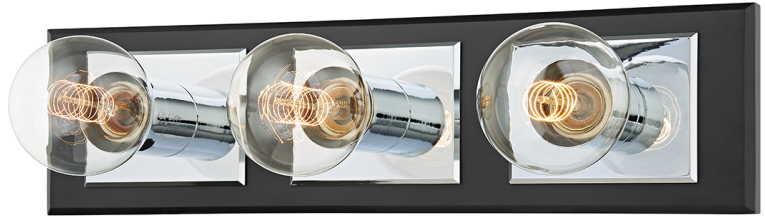

RUNYAN

B3543-PC/SBK

FINISHES

PATINA BRASS/SOFT BLACK (PBR/SBK)

Polished Chrome/soft Black (PC/SBK)

Coastal Suitable Finish (EPM): No

DIMENSIONS

Height: 4.75"

Width/Diameter: 17.75"

Extension: 6.5"

Top to Center: 9"

Canopy/Backplate Shape: Rectangular

Sloped Ceiling Compatible: No

Living Finish: No

Uplight Only: No

Shade

ELECTRICAL

Bulb 1

Bulb Included: No

Socket: E26 Medium Base

Max Wattage: 60

Bulb Quantity: 3

Bulb Included: No

Wire Length: 120"

Gem Box Required (2"x3"): No

Dark Sky: No

SHIPPING

Carton 1: 20" x 6" x 5"

Carton 1 Weight: 5lb

Shipping Method: Ground

Country of Origin: VN