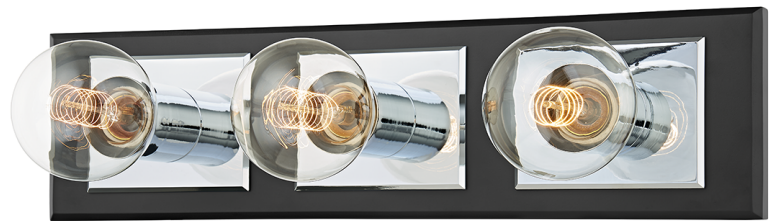

RUNYAN

B3543-PC/SBK

FINISHES

PATINA BRASS/SOFT BLACK (PBR/SBK)
Polished Chrome/soft Black (PC/SBK)

DIMENSIONS

Height: 4.75"

Width/Diameter: 17.75"

Canopy/Backplate: 0"

Hanging Type:

GLASS

Attachment:

Glass 1:

Glass 2:

LAMPING

Bulb 1

Bulb Included: No

Socket: E26 Medium Base

Bulb: 3 • 60 Watt Max

Voltage: 120

UL Rating: UL Damp

SHIPPING

Carton 1: 20" x 6" x 5"

Carton 1 Weight: 5lb

Shipping Method: Ground