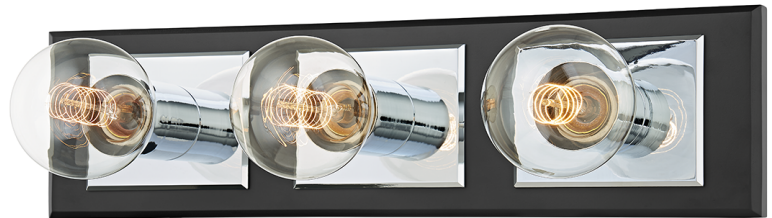

RUNYAN

B3543-PC/SBK

FINISHES

PATINA BRASS/SOFT BLACK (PBR/SBK)

Polished Chrome/soft Black (PC/SBK)

DIMENSIONS

Height: 4.75"

Width/Diameter: 17.75"

Canopy/Backplate: 0"

Hanging Type:

GLASS

Attachment:

Glass 1:

Glass 2:

LAMPING

Bulb 1

Bulb Included: No

Socket: E26 Medium Base

Bulb: 3 • 60 Watt Max

SHIPPING

Carton 1: 20" x 6" x 5"

Carton 1 Weight: 5lb

Shipping Method: Ground