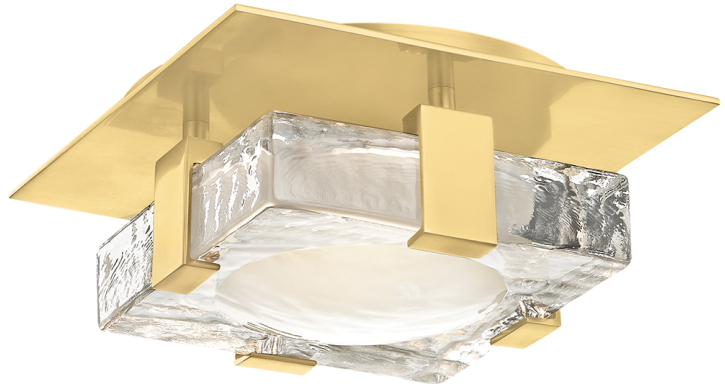

# BOURNE

9808-AGB

Bourne's visual heft makes a statement. A very thick pane of glass, etched with a concave divot on its back and clear with a convex moun on its front, is mounted to a canopy or floating backplate, making for a mood-enhancing light diffusion.

## FINISHES

AGED BRASS (AGB)  
POLISHED NICKEL (PN)

## DIMENSIONS

Height: 8"

Width/Diameter: 8"

Canopy/Backplate: 7.25"

Hanging Type:

Product Weight: 3lb

## GLASS

Attachment:

Glass 1: Glass

Glass 2: