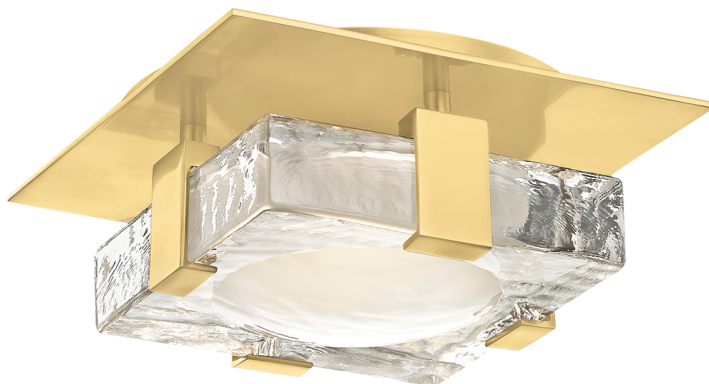

BOURNE

9808-AGB

Bourne's visual heft makes a statement. A very thick pane of glass, etched with a concave divot on its back and clear with a convex moun on its front, is mounted to a canopy or floating backplate, making for a mood-enhancing light diffusion.

FINISHES

AGED BRASS (AGB)

POLISHED NICKEL (PN)

Coastal Suitable Finish (EPM): No

DIMENSIONS

Height: 8"

Width/Diameter: 8"

Canopy/Backplate: 7.25"

Product Weight: 3lb

Extension: 3.5"

Top to Center: 4"

Canopy/Backplate Shape: Round

Sloped Ceiling Compatible: No

Living Finish: No

Uplight Only: No

Shade

Shade 1: Glass

Replacement Glass Item #(s): GLS-009808

ELECTRICAL

Bulb 1

Bulb Included: N/A

Socket: Integrated LED

Max Wattage: 12

Bulb Quantity: 1