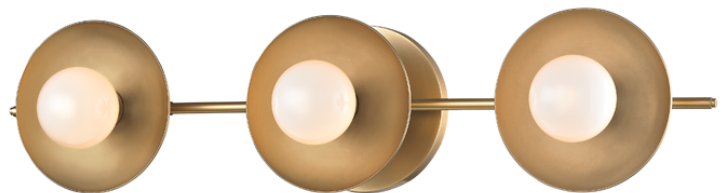

## FINISHES

---

AGED BRASS (AGB)

## DIMENSIONS

---

Height: 4.75"

Width/Diameter: 20"

Canopy/Backplate: 4.75"

Hanging Type:

Product Weight: 4lb

## GLASS

---

Attachment: Ring

Glass 1: Glass

Glass 2: