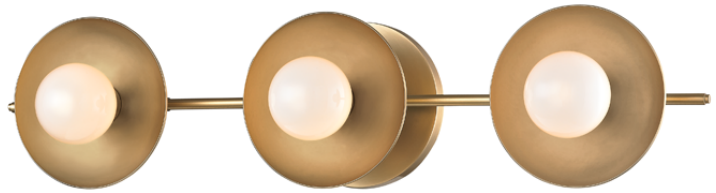

### AGED BRASS

Coastal Suitable Finish (EPM): No

## DIMENSIONS

---

Height: 4.75"

Width/Diameter: 20"

Canopy/Backplate: 4.75"

Product Weight: 4lb

Extension: 4.75"

Top to Center: 2.5"

Canopy/Backplate Shape: Round

Sloped Ceiling Compatible: No

Living Finish: No

Uplight Only: No

## Shade

---

Shade 1: Glass

Shade 1 Top Width: 2.25"

Shade 1 Bottom L/W: 0" / 2.25"

Shade 1 Height: 3"

Replacement Glass Item #(s): GLS-009801-AGB