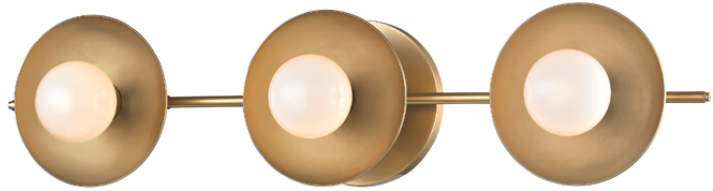

JULIEN

9803-AGB

FINISHES

AGED BRASS (AGB)

Coastal Suitable Finish (EPM): No

DIMENSIONS

Height: 4.75"

Width/Diameter: 20"

Canopy/Backplate: 4.75"

Product Weight: 4lb

Extension: 4.75"

Top to Center: 2.5"

Canopy/Backplate Shape: Round

Sloped Ceiling Compatible: No

Living Finish: No

Uplight Only: No

Shade

Attachment: Ring

Shade 1: Glass

Shade 1 Top Width: 2.25"

Shade 1 Bottom L/W: 0" / 2.25"

Shade 1 Height: 3"

Replacement Glass Item #(s): GLS-009801-AGB

ELECTRICAL

Bulb 1

Bulb Included: No

Socket: G9

Bulb Type: G9 LED

Max Wattage: 4

Bulb Quantity: 3

Bulb Included: No

Wire Length: 120"