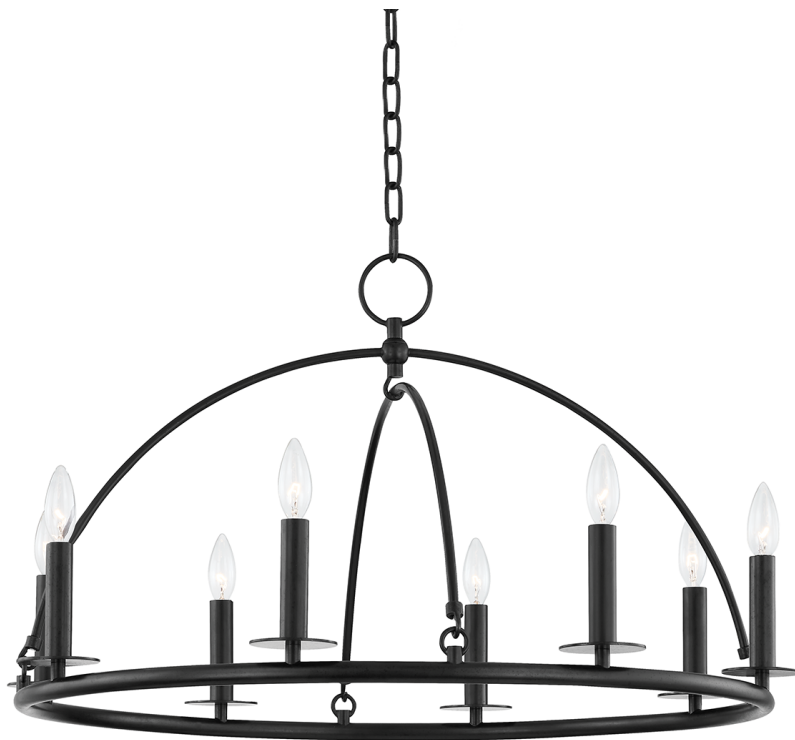

# HOWELL

9532-AI

Metal arches bring a smooth dome-shape and add an interesting twist to this traditional wagon-wheel chandelier. Candelabra bulbs around the circumference provide an abundance of bright, beautiful light. Available as a single or double-tier in Aged Brass, Polished Nickel or Aged Iron.

## DIMENSIONS

Height: 19"

Width/Diameter: 32"

Canopy/Backplate: 5.5"

Product Weight: 17lb

Canopy/Backplate Shape: Round

Sloped Ceiling Compatible: No

Living Finish: No

### Bulb 1

Bulb Included: No

Socket: E12 Candelabra Base

Bulb Type: B11

Max Wattage: 60

Bulb Quantity: 8

Bulb Included: No

Wire Length: 120"

Switch Type: N/A

Gem Box Required (2"x3"): No

Dark Sky: No