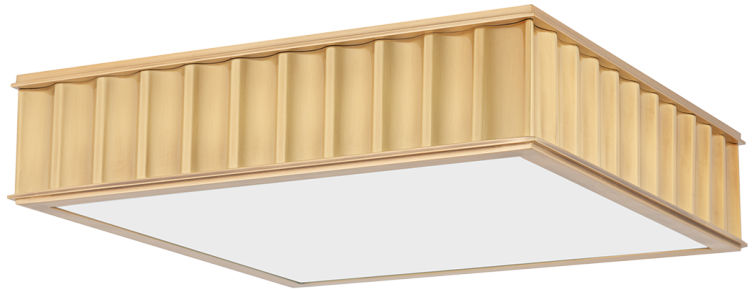

MIDDLEBURY

932-AGB

FINISHES

AGED BRASS (AGB)
HISTORIC NICKEL (HN)
POLISHED NICKEL (PN)

DIMENSIONS

Height: 4"

Width/Diameter: 16"

Length: 16"

Canopy/Backplate: 5"

Hanging Type:

Product Weight: 13lb

GLASS

Attachment: Twist Lock

Glass 1: Glass

Glass 2:

LAMPING