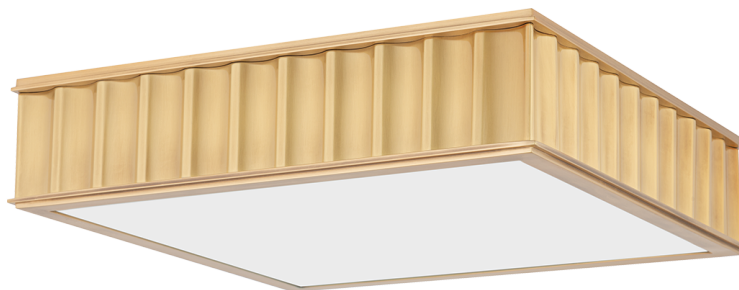

## DIMENSIONS

---

Height: 4"

Width/Diameter: 16"

Length: 16"

Canopy/Backplate: 5"

Hanging Type:

Product Weight: 13lb

## GLASS

---

Attachment: Twist Lock

Glass 1: Glass

Glass 2: