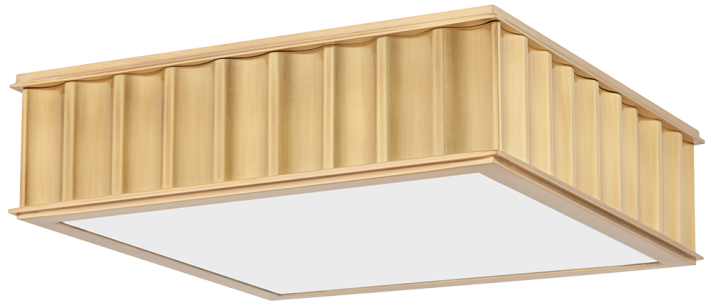

## DIMENSIONS

---

Height: 4"

Width/Diameter: 13"

Length: 13"

Canopy/Backplate: 5"

Hanging Type:

Product Weight: 10lb

## GLASS

---

Attachment: Twist Lock

Glass 1: Glass

Glass 2: