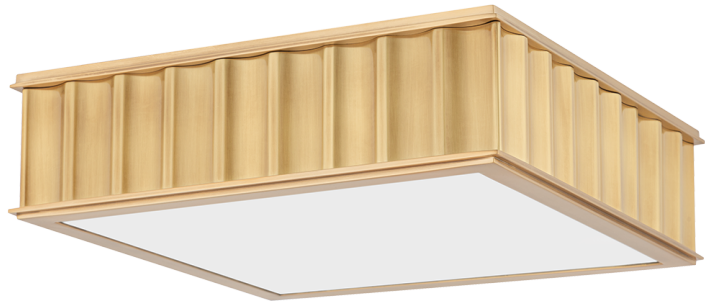

MIDDLEBURY

931-AGB

FINISHES

AGED BRASS (AGB)
HISTORIC NICKEL (HN)
POLISHED NICKEL (PN)

DIMENSIONS

Height: 4"

Width/Diameter: 13"

Length: 13"

Canopy/Backplate: 5"

Hanging Type:

Product Weight: 10lb

GLASS

Attachment: Twist Lock

Glass 1: Glass

Glass 2:

LAMPING