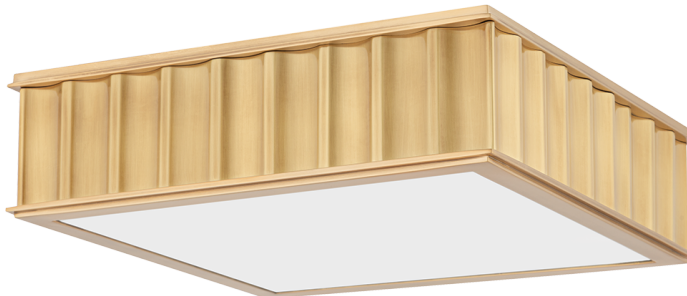

MIDDLEBURY

931-AGB

FINISHES

AGED BRASS (AGB)

HISTORIC NICKEL (HN)

POLISHED NICKEL (PN)

Coastal Suitable Finish (EPM): No

DIMENSIONS

Height: 4"

Width/Diameter: 13"

Length: 13"

Canopy/Backplate: 5"

Product Weight: 10lb

Canopy/Backplate Shape: Round

Sloped Ceiling Compatible: No

Living Finish: No

Uplight Only: No

Shade

Attachment: Twist Lock

Shade 1: Glass

Shade 1 Finish: Opal Matte

Shade 1 Bottom L/W: 0" / 12.25"

Replacement Glass Item #(s): GLS-000931

ELECTRICAL