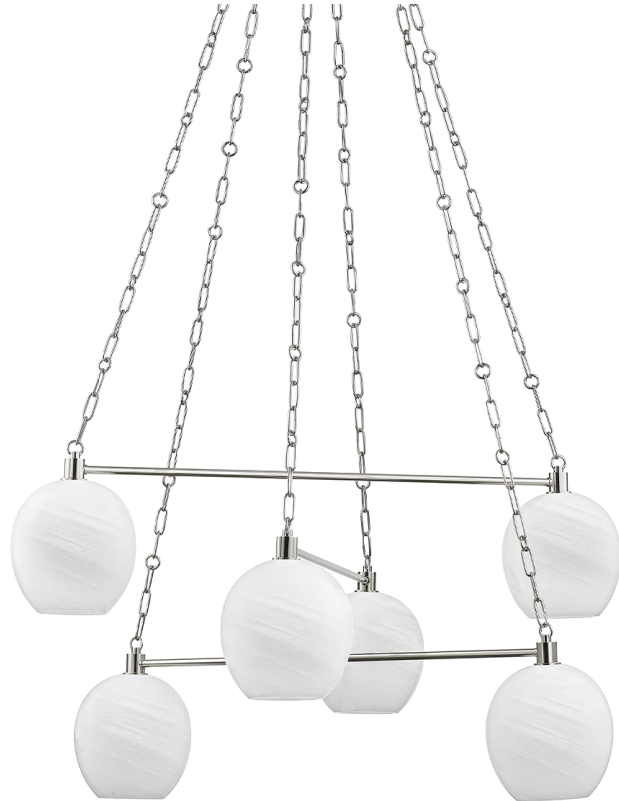

ASBURY PARK

9138-PN

Abstract and airy, Asbury Park plays with balance and symmetry. Pairs of cloud etched glass shades connected by a single metal rod are suspended from a delicate jewelry-like chain in a layered pattern that creates movement and interest.

FINISHES

AGED BRASS (AGB)
POLISHED NICKEL (PN)

DIMENSIONS

Height: 20.25"

Width/Diameter: 38"

Minimum Height: 29.75"

Maximum Height: 64.75"

Canopy/Backplate: 12"

Hanging Type: 54" Chain

Product Weight: 14lb

GLASS

Attachment:

Glass 1: Glass

Glass 2:

LAMPING

Bulb 1

Bulb Included: No

Socket: E12 Candelabra Base

Bulb: G16.5 • 6 • 8 Watt Max

Voltage: 120

UL Rating: UL Damp

SHIPPING

Carton 1: 41" x 23" x 18"

Carton 1 Weight: 22lb