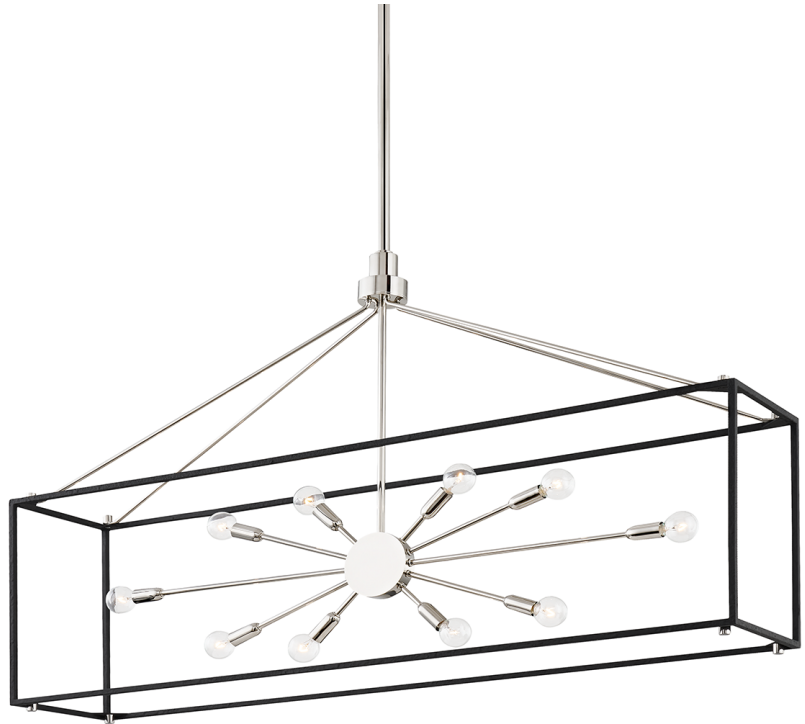

GLENDALE

8948-PN/BK

You asked, we listened! We've expanded our best-selling Glendale family with the addition of a gorgeous flush mount, larger-sized pendant and a stunning linear fixture—all in a traditional Sputnik-style lantern design.

FINISHES

Aged Brass/black (AGB/BK)
Polished Nickel/black (PN/BK)

DIMENSIONS

Height: 28.325"
Width/Diameter: 10"
Length: 48"
Minimum Height: 34.5"
Maximum Height: 88.5"
Canopy/Backplate: 4.75"
Hanging Type: 1-3" / 1-6" / 1-12" / 2-18" Stems
Product Weight: 25lb

GLASS

Attachment:
Glass 1:
Glass 2:

LAMPING

Bulb 1
Bulb Included: No
Socket: E12 Candelabra Base
Bulb: G16.5 • 10 • 60 Watt Max
Voltage: 120 VAC
UL Rating: UL Damp

SHIPPING

Carton 1: 53" x 15" x 34"
Carton 1 Weight: 31lb
Shipping Method: Truck Only