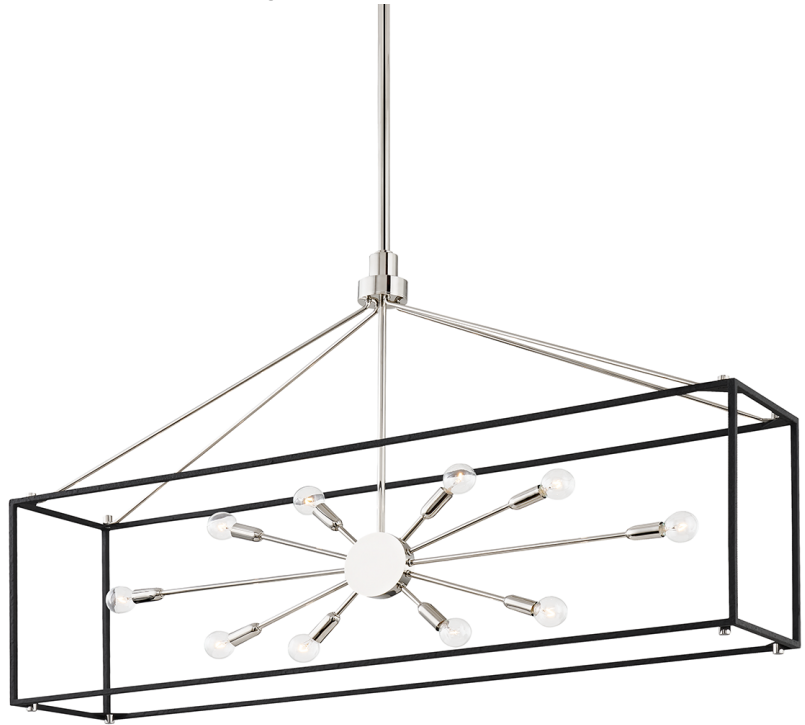

GLENDALE

8948-PN/BK

You asked, we listened! We've expanded our best-selling Glendale family with the addition of a gorgeous flush mount, larger-sized pendant and a stunning linear fixture—all in a traditional Sputnik-style lantern design.

FINISHES

Aged Brass/black (AGB/BK)
Polished Nickel/black (PN/BK)

DIMENSIONS

Height: 28.325"
Width/Diameter: 10"
Length: 48"
Minimum Height: 34.5"
Maximum Height: 88.5"
Canopy/Backplate: 4.75"
Hanging Type: 1-3" / 1-6" / 1-12" / 2-18" Stems
Product Weight: 25lb

GLASS

Attachment:

Glass 1:

Glass 2:

LAMPING

Bulb 1

Bulb Included: No
Socket: E12 Candelabra Base
Bulb: G16.5 • 10 • 60 Watt Max

SHIPPING