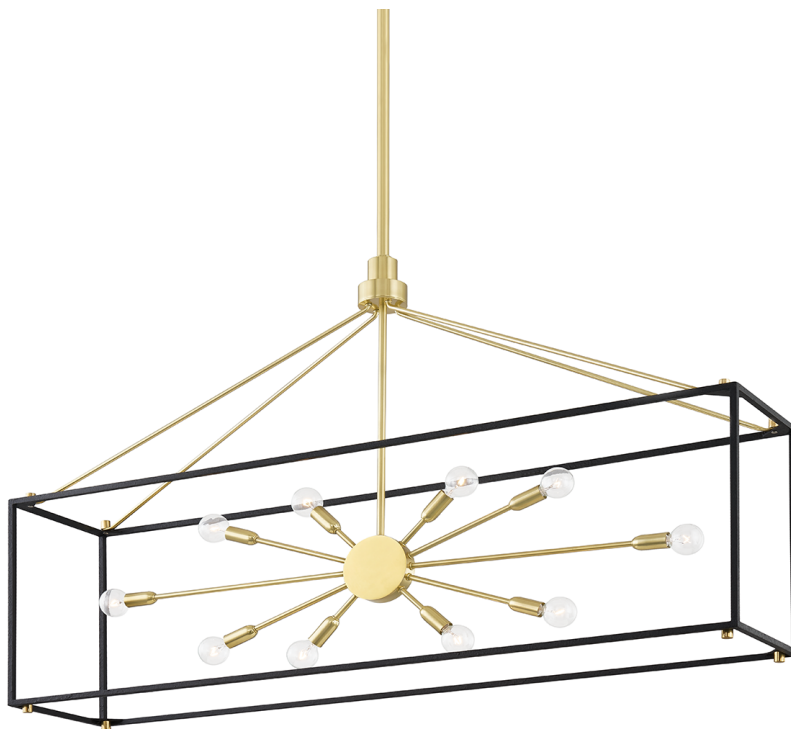

GLENDALE

8948-AGB/BK

You asked, we listened! We've expanded our best-selling Glendale family with the addition of a gorgeous flush mount, larger-sized pendant and a stunning linear fixture—all in a traditional Sputnik-style lantern design.

FINISHES

Aged Brass/black (AGB/BK)
Polished Nickel/black (PN/BK)

DIMENSIONS

Height: 28.325"

Width/Diameter: 10"

Length: 48"

Minimum Height: 34.5"

Maximum Height: 88.5"

Canopy/Backplate: "

Hanging Type: 1-3" / 1-6" / 1-12" / 2-18" Stems

Product Weight: 25lb

GLASS

Attachment:

Glass 1:

Glass 2:

LAMPING

Bulb 1

Bulb Included: No

Socket: E12 Candelabra Base

Bulb: G16.5 • 10 • 60 Watt Max

Voltage: 120 VAC

UL Rating: UL Damp

SHIPPING

Carton 1: 53" x 15" x 34"