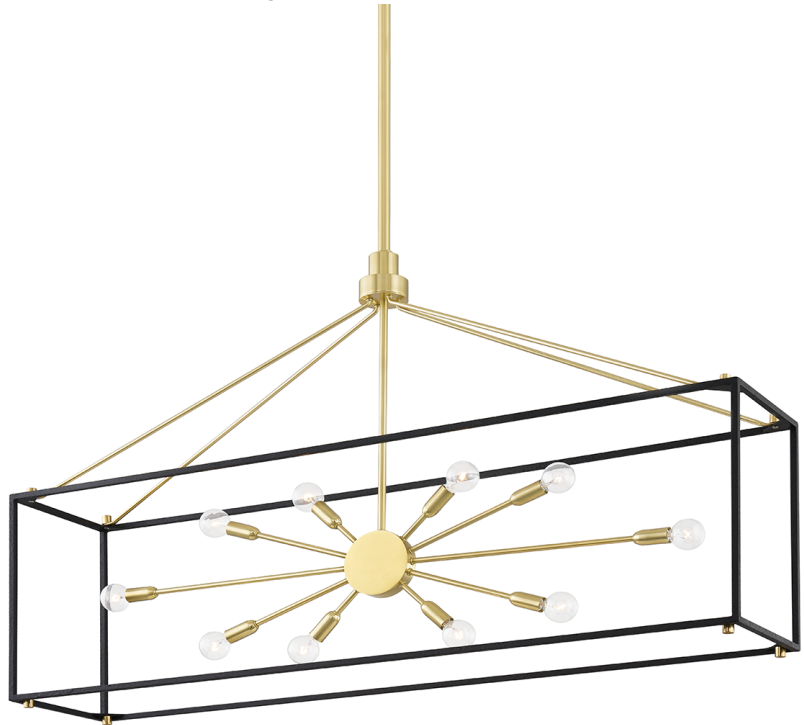

GLENDALE

8948-AGB/BK

You asked, we listened! We've expanded our best-selling Glendale family with the addition of a gorgeous flush mount, larger-sized pendant and a stunning linear fixture—all in a traditional Sputnik-style lantern design.

FINISHES

Aged Brass/black (AGB/BK)
Polished Nickel/black (PN/BK)

DIMENSIONS

Height: 28.325"
Width/Diameter: 10"
Length: 48"
Minimum Height: 34.5"
Maximum Height: 88.5"
Canopy/Backplate: "
Hanging Type: 1-3" / 1-6" / 1-12" / 2-18" Stems
Product Weight: 25lb

GLASS

Attachment:

Glass 1:

Glass 2:

LAMPING

Bulb 1

Bulb Included: No
Socket: E12 Candelabra Base
Bulb: G16.5 • 10 • 60 Watt Max

SHIPPING