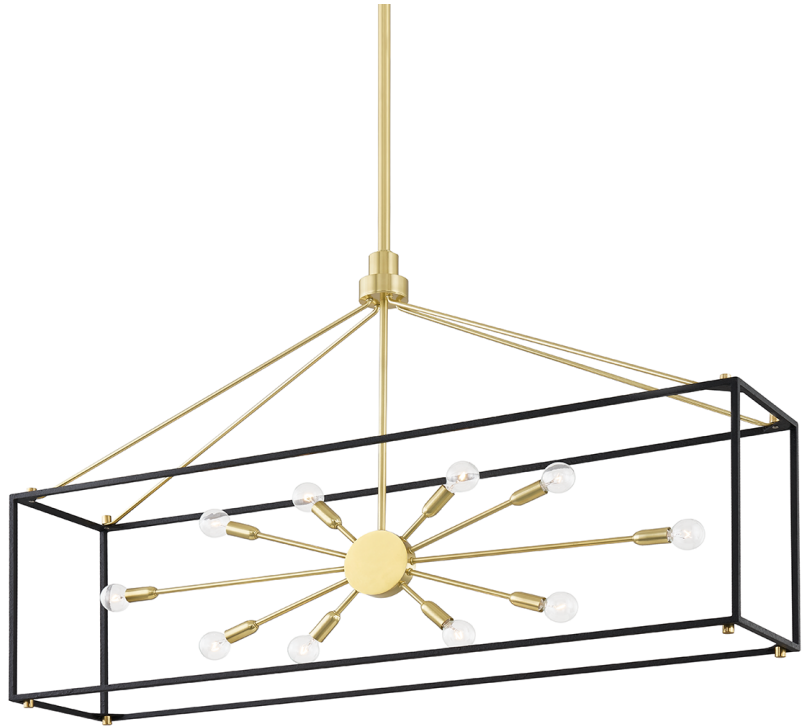

# GLENDALE

8948-AGB/BK

You asked, we listened! We've expanded our best-selling Glendale family with the addition of a gorgeous flush mount, larger-sized pendant and a stunning linear fixture—all in a traditional Sputnik-style lantern design.

## FINISHES

Aged Brass/black (AGB/BK)  
Polished Nickel/black (PN/BK)

## DIMENSIONS

Height: 28.325"  
Width/Diameter: 10"  
Length: 48"  
Minimum Height: 34.5"  
Maximum Height: 88.5"  
Canopy/Backplate: "  
Hanging Type: 1-3" / 1-6" / 1-12" / 2-18" Stems  
Product Weight: 25lb

## GLASS

Attachment:  
Glass 1:  
Glass 2: