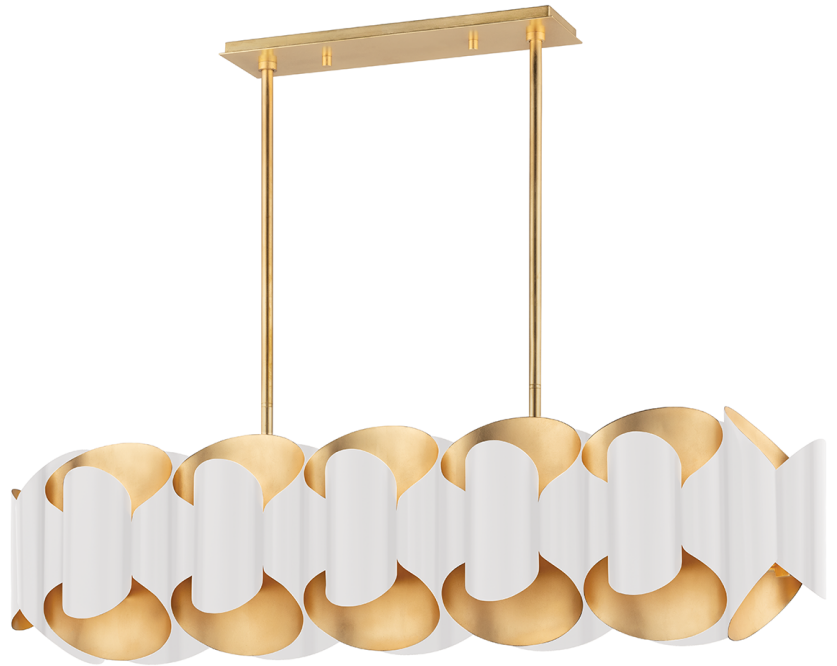

# BANKS

8546-GL/WH

---

## FINISHES

---

Gold Leaf/black (GL/BK)  
Gold Leaf/white (GL/WH)

## DIMENSIONS

---

Height: 15"  
Width/Diameter: 46"  
Length: 12.94"  
Minimum Height: 18"  
Maximum Height: 72"  
Canopy/Backplate: 4.5"  
Hanging Type: 1-3" / 1-6" / 1-12" / 2-18" Stems  
Product Weight: 79.2lb

## GLASS

---

Attachment:

Glass 1:

Glass 2: