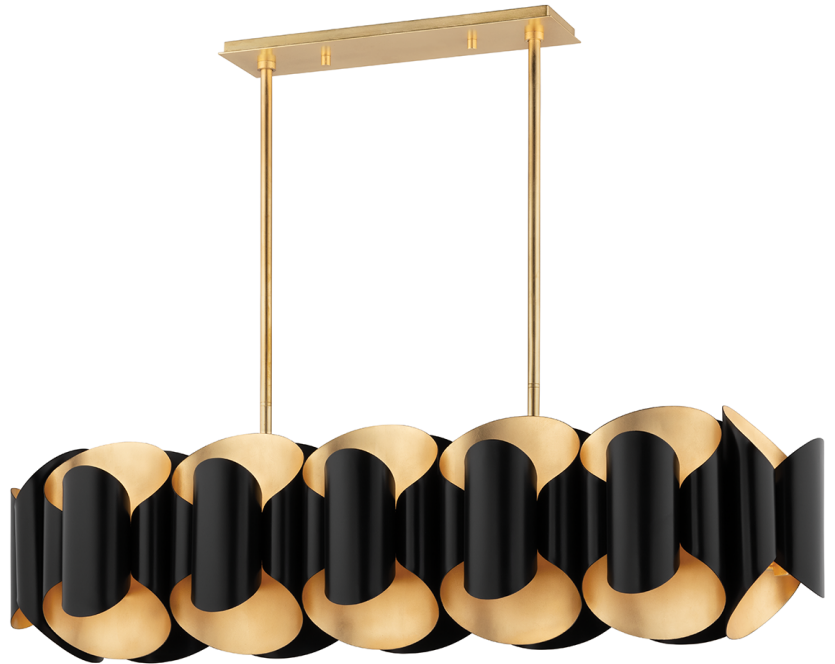

# BANKS

8546-GL/BK

---

## FINISHES

---

Gold Leaf/black (GL/BK)  
Gold Leaf/white (GL/WH)

## DIMENSIONS

---

Height: 15"  
Width/Diameter: 46"  
Length: 12.94"  
Minimum Height: 18"  
Maximum Height: 72"  
Canopy/Backplate: 4.5"  
Hanging Type: 1-3" / 1-6" / 1-12" / 2-18" Stems  
Product Weight: 79.2lb

## GLASS

---

Attachment:  
Glass 1:  
Glass 2: