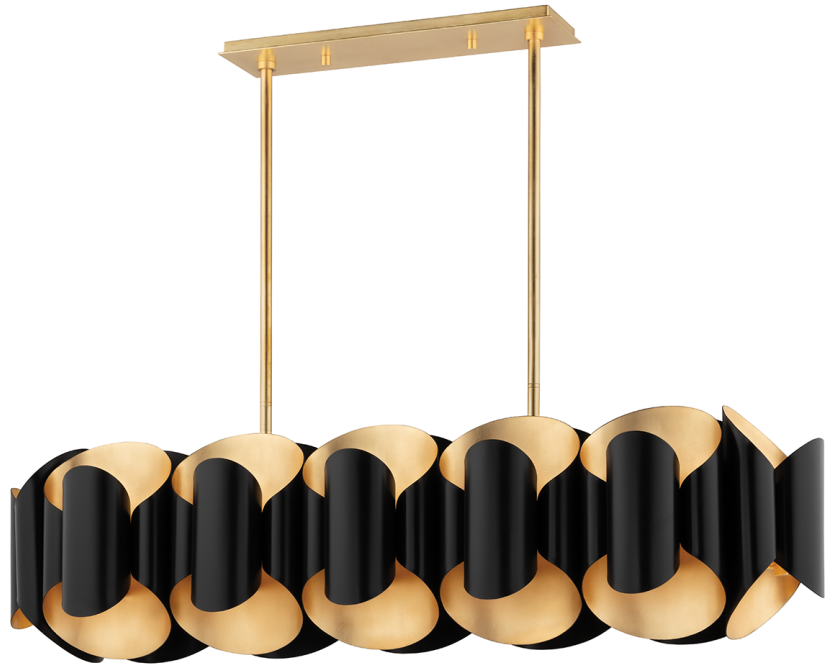

BANKS

8546-GL/BK

FINISHES

Gold Leaf/black (GL/BK)

Gold Leaf/white (GL/WH)

DIMENSIONS

Height: 15"

Width/Diameter: 46"

Length: 12.94"

Minimum Height: 18"

Maximum Height: 72"

Canopy/Backplate: 4.5"

Hanging Type: 1-3" / 1-6" / 1-12" / 2-18" Stems

Product Weight: 79.2lb

GLASS

Attachment:

Glass 1:

Glass 2:

LAMPING

Bulb 1

Bulb Included: No

Socket: E26 Medium Base

Bulb: A15 • 12 • 40 Watt Max

SHIPPING