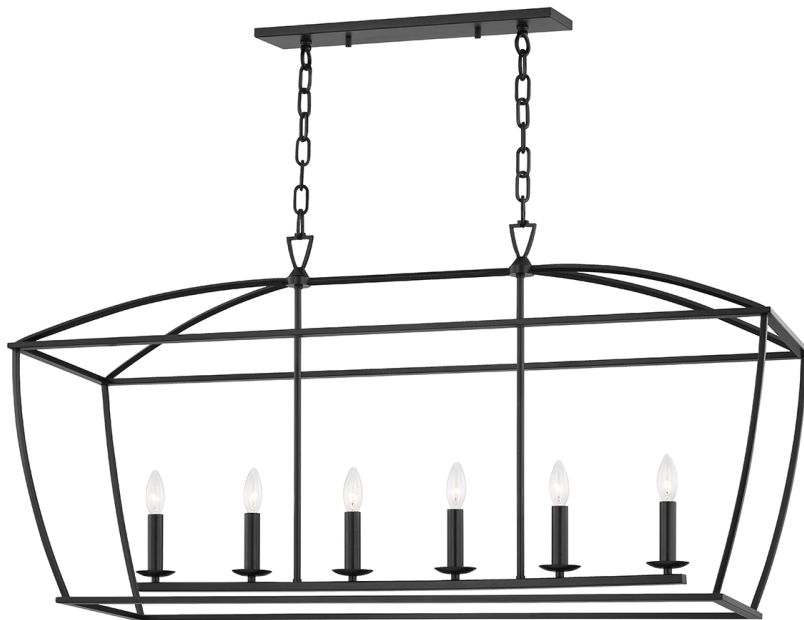

BRYANT

8348-AI

An antique four-sided lantern is reimagined with a slender framework and soft curves. The openness of Bryant allows light to flow freely, radiating in every direction across a hallway, entryway, or stairwell. From a small lantern to a large linear, every format evokes a sense of old-world charm. Whether with Aged Iron, Gold Leaf, or White Plaster finishes, the all-over materiality lets the design-forward concept shine.

FINISHES

AGED IRON (AI)

GOLD LEAF (GL)

WHITE PLASTER (WP)

Coastal Suitable Finish (EPM): No

DIMENSIONS

Height: 24"

Width/Diameter: 13.75"

Length: 48.25"

Minimum Height: 27.75"

Maximum Height: 79.75"

Canopy/Backplate: 4.75"

Product Weight: 25.54lb

Canopy/Backplate Shape: Rectangle

Sloped Ceiling Compatible: No

Living Finish: No

Bulb Quantity: 6

Bulb Included: No

Wire Length: 120"

Gem Box Required (2"x3"): No

Dark Sky: No

SHIPPING

Carton 1: 52" x 17" x 25"

Carton 1 Weight: 18lb