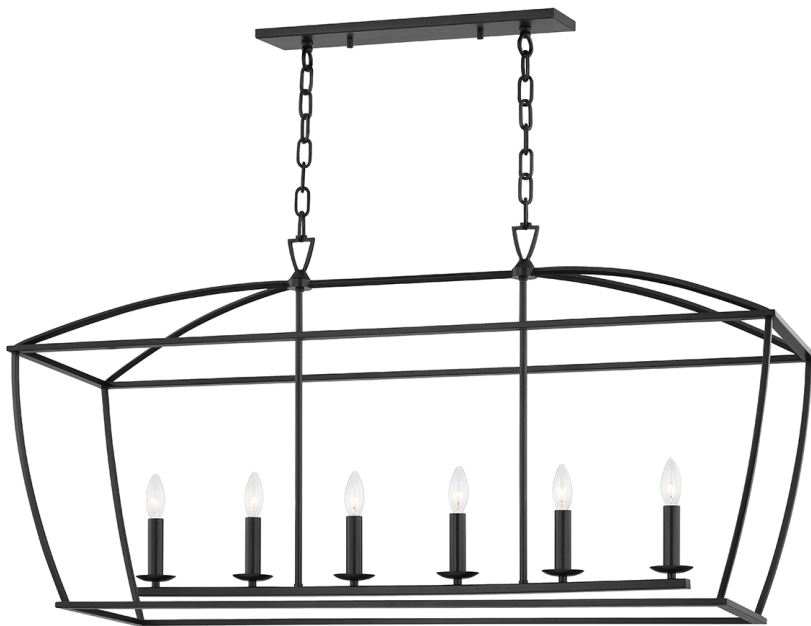

BRYANT

8348-AI

An antique four-sided lantern is reimagined with a slender framework and soft curves. The openness of Bryant allows light to flow freely, radiating in every direction across a hallway, entryway, or stairwell. From a small lantern to a large linear, every format evokes a sense of old-world charm. Whether with Aged Iron, Gold Leaf, or White Plaster finishes, the all-over materiality lets the design-forward concept shine.

FINISHES

AGED IRON (AI)
GOLD LEAF (GL)
WHITE PLASTER (WP)

DIMENSIONS

Height: 24"
Width/Diameter: 13.75"
Length: 48.25"
Minimum Height: 27.75"
Maximum Height: 79.75"
Canopy/Backplate: 4.75"
Hanging Type:
Product Weight: 25.54lb

GLASS

Attachment:
Glass 1:
Glass 2:

LAMPING

Bulb 1
Bulb Included: No
Socket: E12 Candelabra Base
Bulb: B11 • 6 • 60 Watt Max

SHIPPING

Carton 1: 52" x 17" x 25"
Carton 1 Weight: 18lb
Shipping Method: Truck Only