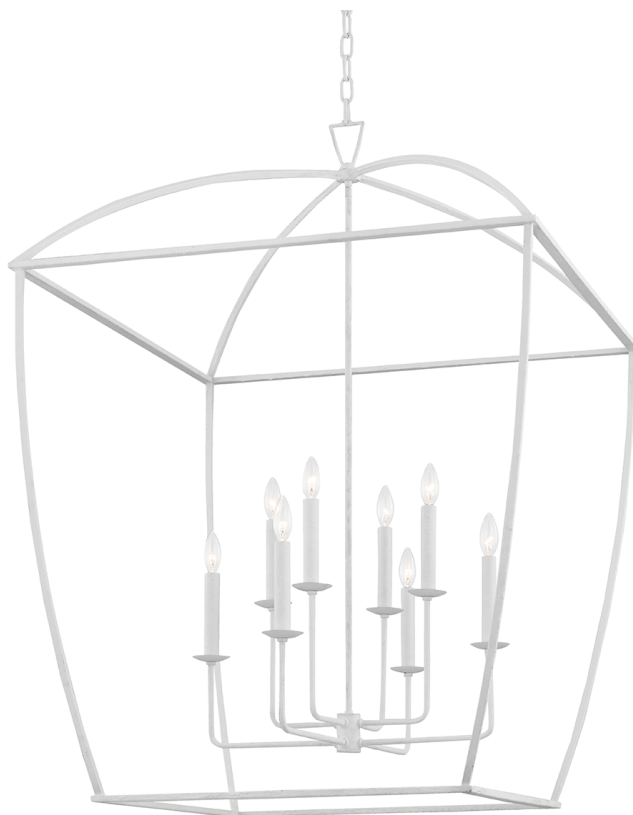

BRYANT

8334-WP

An antique four-sided lantern is reimagined with a slender framework and soft curves. The openness of Bryant allows light to flow freely, radiating in every direction across a hallway, entryway, or stairwell. From a small lantern to a large linear, every format evokes a sense of old-world charm. Whether with Aged Iron, Gold Leaf, or White Plaster finishes, the allover materiality lets the design-forward concept shine.

FINISHES

AGED IRON (AI)

GOLD LEAF (GL)

WHITE PLASTER (WP)

Coastal Suitable Finish (EPM): No

DIMENSIONS

Height: 44.25"

Width/Diameter: 34"

Minimum Height: 49"

Maximum Height: 101"

Canopy/Backplate: 7"

Product Weight: 32.6lb

Canopy/Backplate Shape: Round

Sloped Ceiling Compatible: No

Living Finish: No

Uplight Only: No

Shade

ELECTRICAL

Bulb 1

Bulb Included: No

Socket: E12 Candelabra Base

Bulb Type: B11

Max Wattage: 60

Bulb Quantity: 8

Bulb Included: No

Wire Length: 120"

Gem Box Required (2"x3"): No

Dark Sky: No

SHIPPING

Carton 1: 46" x 37" x 38"

Carton 1 Weight: 33lb

Shipping Method: Truck Only

Country of Origin: CN