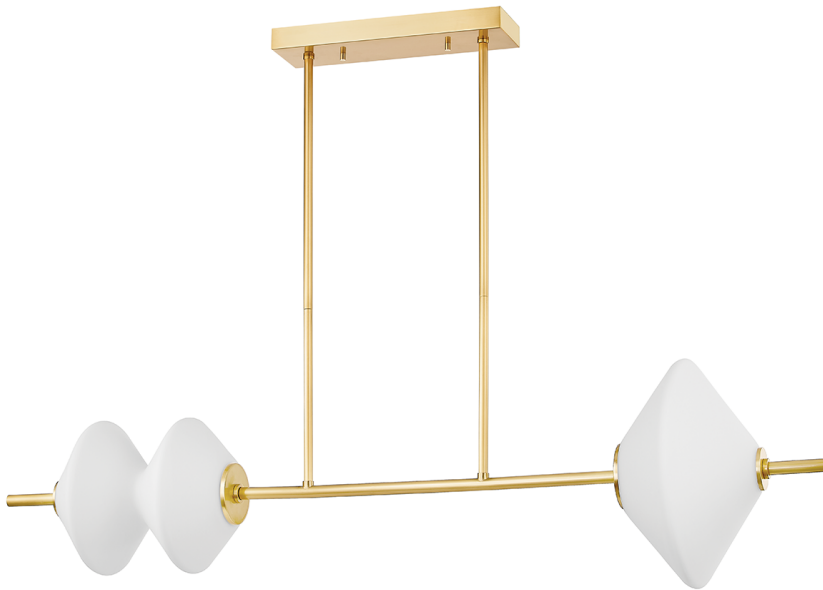

BARROW

7460-AGB

Stacked, angular geometric shades, set on simple arms, are the centerpiece of this showstopping design. Large-scale and linear, Barrow is available as a wall sconce, chandelier, and linear with a unique asymmetrical quality.

FINISHES

AGED BRASS (AGB)

Coastal Suitable Finish (EPM): No

DIMENSIONS

Height: 15"

Width/Diameter: 15"

Length: 60"

Minimum Height: 20.5"

Maximum Height: 65.5"

Canopy/Backplate: 4.75"

Hanging Type: 2-3" / 2-6" / 2-12" / 4-18" Stems

Product Weight: 23.1lb

Canopy/Backplate Shape: Rectangle

Sloped Ceiling Compatible: No

Living Finish: No

Uplight Only: No

Shade

Shade 1: Glass

Shade 1 Finish: Matte White

Shade 1 Top Width: 11"

Shade 1 Bottom L/W: 0" / 11"

Shade 1 Height: 13.75"

Replacement Glass Item #(s): GLS-7460-L

ELECTRICAL