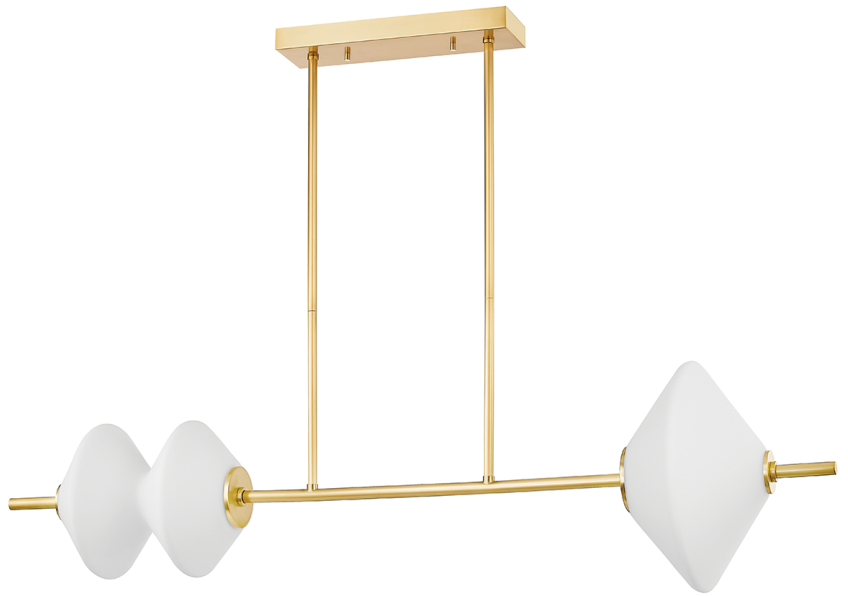

BARROW

7460-AGB

Stacked, angular geometric shades, set on simple arms, are the centerpiece of this showstopping design. Large-scale and linear, Barrow is available as a wall sconce, chandelier, and linear with a unique asymmetrical quality.

FINISHES

AGED BRASS (AGB)

DIMENSIONS

Height: 15"

Width/Diameter: 15"

Length: 60"

Minimum Height: 20.5"

Maximum Height: 65.5"

Canopy/Backplate: 4.75"

Hanging Type: 1-3" / 1-6" / 1-12" / 2-18" Stems

Product Weight: 23.1lb

GLASS

Attachment:

Glass 1: Glass

Glass 2:

LAMPING

Bulb 1

Bulb Included: N/A

Socket: Integrated LED

Bulb: 2 • 20 Watt Max

Voltage: 120V

UL Rating: ETL Damp

CRI: 90

Color Temp.: 2700k