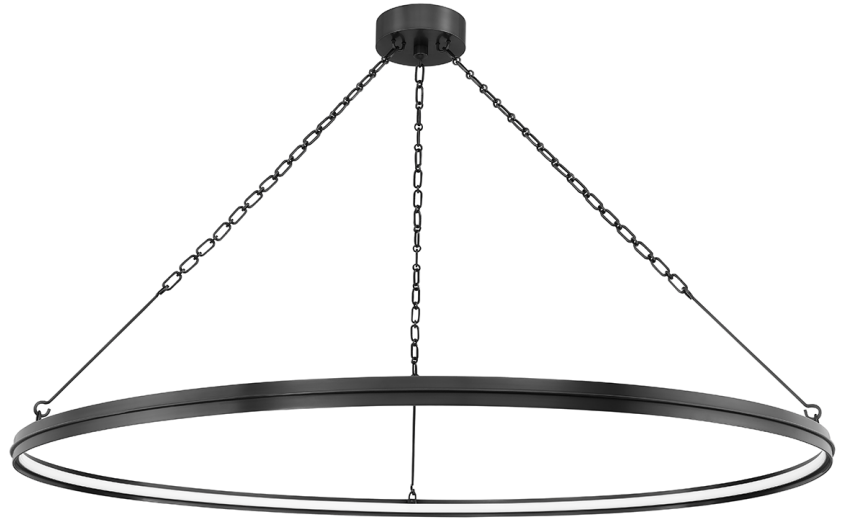

# ROSENDALE

7156-OB

---

## DIMENSIONS

---

Height: 2.25"  
Width/Diameter: 56"  
Minimum Height: 13.25"  
Maximum Height: 67.25"  
Canopy/Backplate: 6"  
Hanging Type:  
Product Weight: 25lb

## GLASS

---

Attachment:  
Glass 1:  
Glass 2: