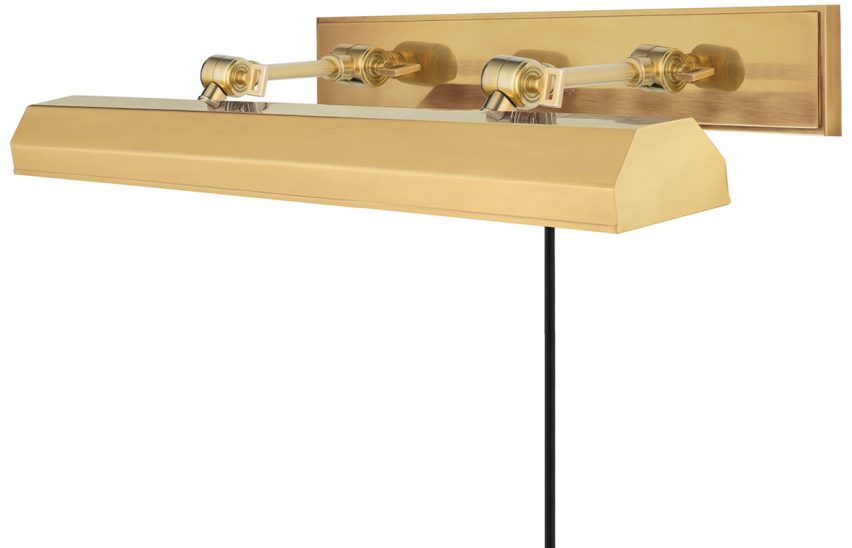

WOODBURY

7030-AGB

Woodbury's faceted shade adds a subtle geometric touch to your space. Hinged arms with turning keys allow you to fine-tune the fixture's wall-washing array of accent light. Woodbury is equipped with a standard cord and in-line switch, making special wiring unnecessary. Made of cast-brass, Woodbury is built to last.

FINISHES

AGED BRASS (AGB)

DIMENSIONS

Height: 6"

Width/Diameter: 30"

Minimum Height: 9.5"

Maximum Height: 11.75"

Canopy/Backplate: 0"

Hanging Type:

Product Weight: 9lb

GLASS

Attachment: N/A

Glass 1: Brass

Glass 2:

LAMPING

Bulb 1