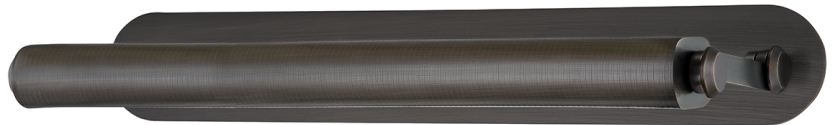

## FINISHES

---

AGED BRASS (AGB)  
DISTRESSED BRONZE (DB)

## DIMENSIONS

---

Height: 3.5"

Width/Diameter: 24.25"

Canopy/Backplate: 0"

Hanging Type:

Product Weight: 7.5lb

## GLASS

---

Attachment:

Glass 1: Steel

Glass 2: