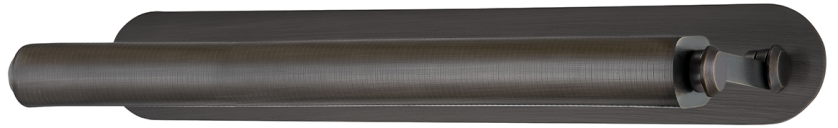

STOCKPORT

6124-DB

FINISHES

AGED BRASS (AGB)
DISTRESSED BRONZE (DB)

DIMENSIONS

Height: 3.5"

Width/Diameter: 24.25"

Canopy/Backplate: 0"

Hanging Type:

Product Weight: 7.5lb

GLASS

Attachment:

Glass 1: Steel

Glass 2:

LAMPING

Bulb 1

Bulb Included: No

Socket: E26 Medium Base

Bulb: T10-5.5 • 2 • 75 Watt Max

SHIPPING

Carton 1: 27" x 12" x 7"

Carton 1 Weight: 9lb

Shipping Method: Ground