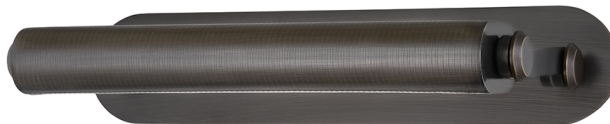

## FINISHES

---

**AGED BRASS (AGB)**

**DISTRESSED BRONZE (DB)**

Coastal Suitable Finish (EPM): No

## DIMENSIONS

---

Height: 3.5"

Width/Diameter: 17.25"

Product Weight: 9lb

Extension: 8.5"

Top to Center: 1.75"

Canopy/Backplate Shape: Rectangle

## Shade

---

Shade 1: Steel