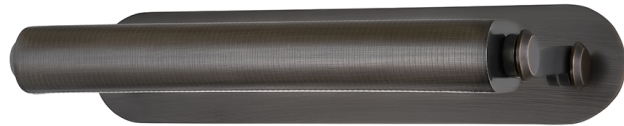

## FINISHES

---

AGED BRASS (AGB)  
DISTRESSED BRONZE (DB)

## DIMENSIONS

---

Height: 3.5"

Width/Diameter: 17.25"

Canopy/Backplate: 0"

Hanging Type:

Product Weight: 9lb

## GLASS

---

Attachment:

Glass 1: Steel

Glass 2: