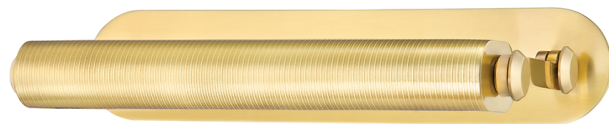

## FINISHES

---

**AGED BRASS (AGB)**

**DISTRESSED BRONZE (DB)**

Coastal Suitable Finish (EPM): No

## DIMENSIONS

---

Height: 3.5"

Width/Diameter: 17.25"

Product Weight: 6lb

Extension: 8.5"

Top to Center: 1.75"

Canopy/Backplate Shape: Rectangle

## Shade

---

Shade 1: Steel