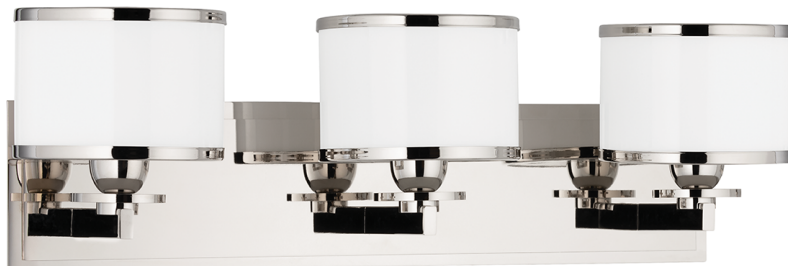

## FINISHES

---

POLISHED NICKEL (PN)

## DIMENSIONS

---

Height: 6.5"

Width/Diameter: 22.75"

Canopy/Backplate: 0"

Hanging Type:

Product Weight: 9lb

## GLASS

---

Attachment: Socket Ring

Glass 1: Glass

Glass 2: