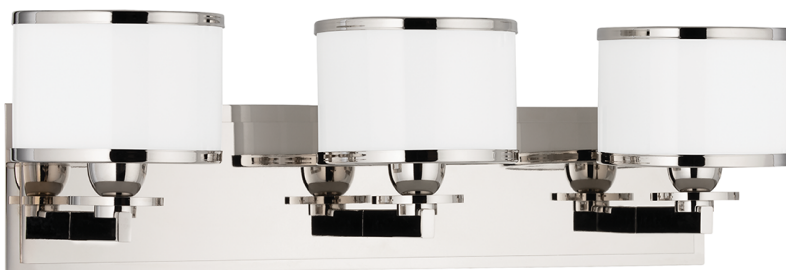

## FINISHES

---

Polished Nickel (PN)

## DIMENSIONS

---

Height: 6.5"

Width/Diameter: 22.75"

Canopy/Backplate: 0"

Hanging Type:

Product Weight: 9lb

## GLASS

---

Attachment: Socket Ring

Glass 1: Glass

Glass 2: