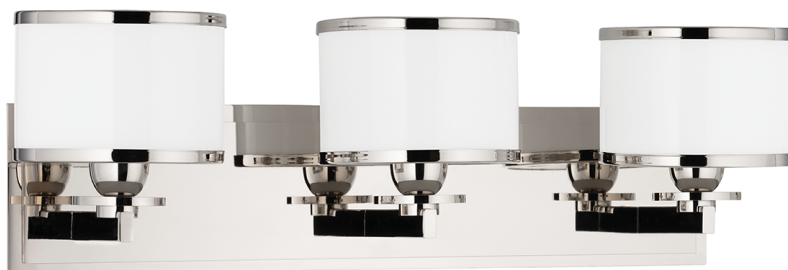

BASKING RIDGE

6103-PN

FINISHES

POLISHED NICKEL (PN)

DIMENSIONS

Height: 6.5"

Width/Diameter: 22.75"

Canopy/Backplate: 0"

Hanging Type:

Product Weight: 9lb

GLASS

Attachment: Socket Ring

Glass 1: Glass

Glass 2:

LAMPING

Bulb 1

Bulb Included: No

Socket: G9

Bulb: 3 • 75 Watt Max

Voltage: 120 VAC

UL Rating: UL Damp

SHIPPING

Carton 1: 24" x 14" x 8"

Carton 1 Weight: 12lb