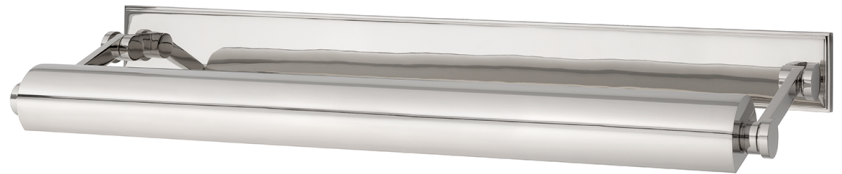

MERRICK

6029-PN

Smooth styling and superior functionality are Merrick's signature traits. We conceal the fixture's wiring behind a full-length solid brass backplate. Merrick's shade and arms can be adjusted to customize light direction.

FINISHES

AGED BRASS (AGB)
DISTRESSED BRONZE (DB)
POLISHED NICKEL (PN)

DIMENSIONS

Height: 3.25"
Width/Diameter: 31.5"
Minimum Height: 3.5"
Maximum Height: 8.75"
Canopy/Backplate: 0"
Hanging Type:
Product Weight: 10lb

GLASS

Attachment: N/A
Glass 1:
Glass 2:

LAMPING

Bulb 1
Bulb Included: No
Socket: E26 Medium Base
Bulb: T10-5.5 • 4 • 60 Watt Max

SHIPPING

Carton 1: 35" x 13" x 7"
Carton 1 Weight: 13lb
Shipping Method: Ground