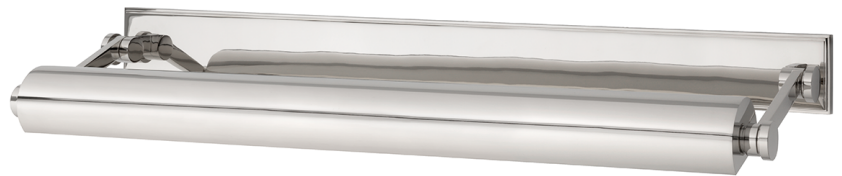

MERRICK

6029-PN

Smooth styling and superior functionality are Merrick's signature traits. We conceal the fixture's wiring behind a full-length solid brass backplate. Merrick's shade and arms can be adjusted to customize light direction.

FINISHES

AGED BRASS (AGB)
DISTRESSED BRONZE (DB)
POLISHED NICKEL (PN)

DIMENSIONS

Height: 3.25"
Width/Diameter: 31.5"
Minimum Height: 3.5"
Maximum Height: 8.75"
Canopy/Backplate: 0"
Hanging Type:
Product Weight: 10lb

GLASS

Attachment: N/A
Glass 1:
Glass 2:

LAMPING

Bulb 1
Bulb Included: No
Socket: E26 Medium Base
Bulb: T10-5.5 • 4 • 60 Watt Max
Voltage: 120 VAC
UL Rating: UL Damp

SHIPPING

Carton 1: 35" x 13" x 7"
Carton 1 Weight: 13lb
Shipping Method: Ground