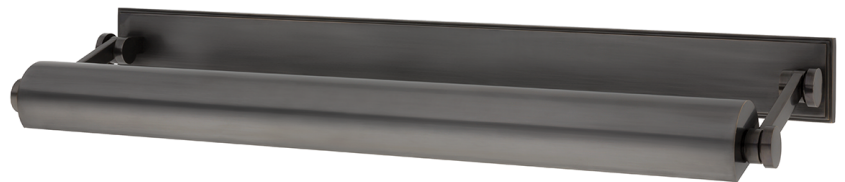

MERRICK

6029-DB

Smooth styling and superior functionality are Merrick's signature traits. We conceal the fixture's wiring behind a full-length solid brass backplate. Merrick's shade and arms can be adjusted to customize light direction.

FINISHES

AGED BRASS (AGB)
DISTRESSED BRONZE (DB)
POLISHED NICKEL (PN)

DIMENSIONS

Height: 3.25"
Width/Diameter: 31.5"
Minimum Height: 3.5"
Maximum Height: 8.75"
Canopy/Backplate: 0"
Hanging Type:
Product Weight: 10lb

GLASS

Attachment: N/A
Glass 1:
Glass 2:

LAMPING

Bulb 1
Bulb Included: No
Socket: E26 Medium Base
Bulb: T10-5.5 • 4 • 60 Watt Max
Voltage: 120 VAC
UL Rating: UL Damp

SHIPPING

Carton 1: 35" x 13" x 7"
Carton 1 Weight: 13lb
Shipping Method: Ground