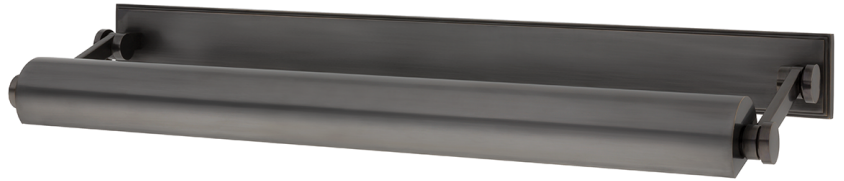

MERRICK

6029-DB

Smooth styling and superior functionality are Merrick's signature traits. We conceal the fixture's wiring behind a full-length solid brass backplate. Merrick's shade and arms can be adjusted to customize light direction.

FINISHES

AGED BRASS (AGB)
DISTRESSED BRONZE (DB)
POLISHED NICKEL (PN)

DIMENSIONS

Height: 3.25"
Width/Diameter: 31.5"
Minimum Height: 3.5"
Maximum Height: 8.75"
Canopy/Backplate: 0"
Hanging Type:
Product Weight: 10lb

GLASS

Attachment: N/A
Glass 1:
Glass 2:

LAMPING

Bulb 1
Bulb Included: No
Socket: E26 Medium Base
Bulb: T10-5.5 • 4 • 60 Watt Max

SHIPPING

Carton 1: 35" x 13" x 7"
Carton 1 Weight: 13lb
Shipping Method: Ground