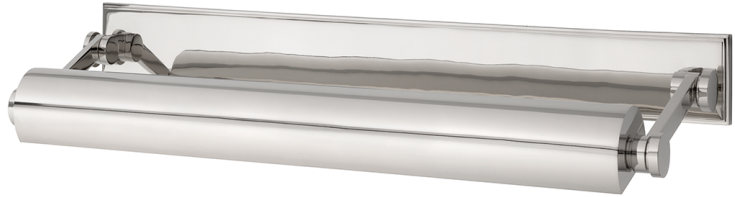

# MERRICK

6022-PN

Smooth styling and superior functionality are Merrick's signature traits. We conceal the fixture's wiring behind a full-length solid brass backplate. Merrick's shade and arms can be adjusted to customize light direction.

## FINISHES

AGED BRASS (AGB)  
DISTRESSED BRONZE (DB)  
POLISHED NICKEL (PN)

## DIMENSIONS

Height: 3.5"  
Width/Diameter: 24.5"  
Minimum Height: 3.5"  
Maximum Height: 8.75"  
Canopy/Backplate: 0"  
Hanging Type:  
Product Weight: 8lb