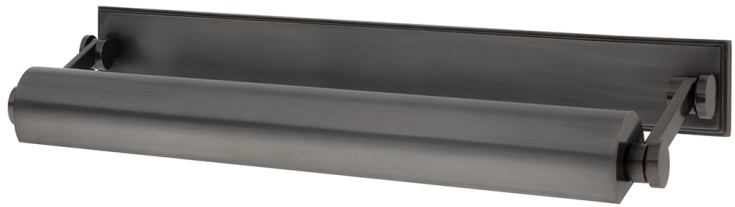

# MERRICK

6022-DB

Smooth styling and superior functionality are Merrick's signature traits. We conceal the fixture's wiring behind a full-length solid brass backplate. Merrick's shade and arms can be adjusted to customize light direction.

## FINISHES

AGED BRASS (AGB)  
DISTRESSED BRONZE (DB)  
POLISHED NICKEL (PN)

## DIMENSIONS

Height: 3.5"  
Width/Diameter: 24.5"  
Minimum Height: 3.5"  
Maximum Height: 8.75"  
Canopy/Backplate: 0"  
Hanging Type:  
Product Weight: 8lb