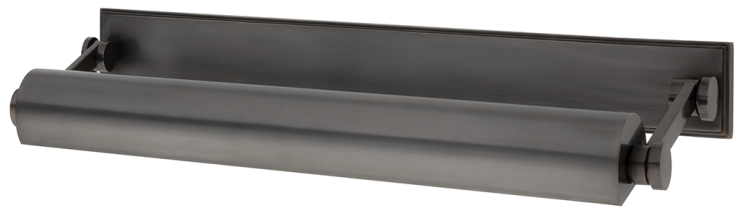

MERRICK

6022-DB

Smooth styling and superior functionality are Merrick's signature traits. We conceal the fixture's wiring behind a full-length solid brass backplate. Merrick's shade and arms can be adjusted to customize light direction.

FINISHES

AGED BRASS (AGB)
DISTRESSED BRONZE (DB)
POLISHED NICKEL (PN)

DIMENSIONS

Height: 3.5"
Width/Diameter: 24.5"
Minimum Height: 3.5"
Maximum Height: 8.75"
Canopy/Backplate: 0"
Hanging Type:
Product Weight: 8lb

GLASS

Attachment: N/A
Glass 1:
Glass 2:

LAMPING

Bulb 1
Bulb Included: No
Socket: E26 Medium Base
Bulb: T10-5.5 • 3 • 60 Watt Max
Voltage: 120 VAC
UL Rating: UL Damp

SHIPPING

Carton 1: 28" x 12" x 7"
Carton 1 Weight: 10lb
Shipping Method: Ground