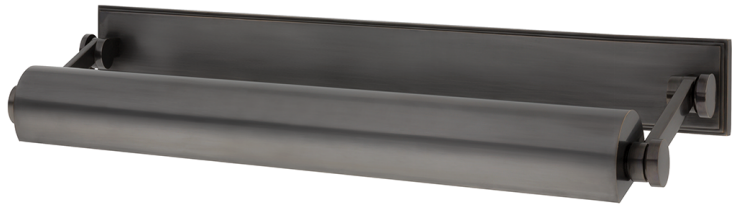

MERRICK

6022-DB

Smooth styling and superior functionality are Merrick's signature traits. We conceal the fixture's wiring behind a full-length solid brass backplate. Merrick's shade and arms can be adjusted to customize light direction.

FINISHES

AGED BRASS (AGB)
DISTRESSED BRONZE (DB)
POLISHED NICKEL (PN)

DIMENSIONS

Height: 3.5"
Width/Diameter: 24.5"
Minimum Height: 3.5"
Maximum Height: 8.75"
Canopy/Backplate: 0"
Hanging Type:
Product Weight: 8lb

GLASS

Attachment: N/A
Glass 1:
Glass 2:

LAMPING

Bulb 1
Bulb Included: No
Socket: E26 Medium Base
Bulb: T10-5.5 • 3 • 60 Watt Max

SHIPPING

Carton 1: 28" x 12" x 7"
Carton 1 Weight: 10lb
Shipping Method: Ground