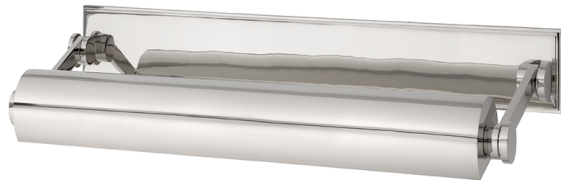

# MERRICK

6015-PN

Smooth styling and superior functionality are Merrick's signature traits. We conceal the fixture's wiring behind a full-length solid brass backplate. Merrick's shade and arms can be adjusted to customize light direction.

## FINISHES

DISTRESSED BRONZE (DB)

POLISHED NICKEL (PN)

## DIMENSIONS

Height: 3.5"

Width/Diameter: 17.5"

Minimum Height: 3.5"

Maximum Height: 8.75"

Canopy/Backplate: 0"

Hanging Type:

Product Weight: 6lb

## GLASS

Attachment: N/A

Glass 1:

Glass 2: