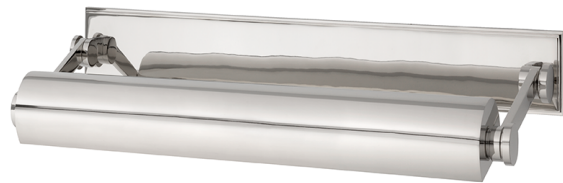

MERRICK

6015-PN

Smooth styling and superior functionality are Merrick's signature traits. We conceal the fixture's wiring behind a full-length solid brass backplate. Merrick's shade and arms can be adjusted to customize light direction.

FINISHES

AGED BRASS (AGB)
DISTRESSED BRONZE (DB)
POLISHED NICKEL (PN)

DIMENSIONS

Height: 3.5"

Width/Diameter: 17.5"

Minimum Height: 3.5"

Maximum Height: 8.75"

Canopy/Backplate: 0"

Hanging Type:

Product Weight: 6lb

GLASS

Attachment: N/A

Glass 1:

Glass 2:

LAMPING

Bulb 1