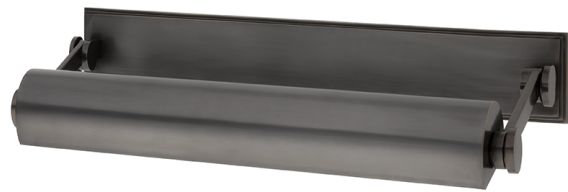

MERRICK

6015-DB

Smooth styling and superior functionality are Merrick's signature traits. We conceal the fixture's wiring behind a full-length solid brass backplate. Merrick's shade and arms can be adjusted to customize light direction.

FINISHES

AGED BRASS (AGB)
DISTRESSED BRONZE (DB)
POLISHED NICKEL (PN)

DIMENSIONS

Height: 3.5"

Width/Diameter: 17.5"

Minimum Height: 3.5"

Maximum Height: 8.75"

Canopy/Backplate: 0"

Hanging Type:

Product Weight: 6lb

GLASS

Attachment: N/A

Glass 1:

Glass 2:

LAMPING

Bulb 1