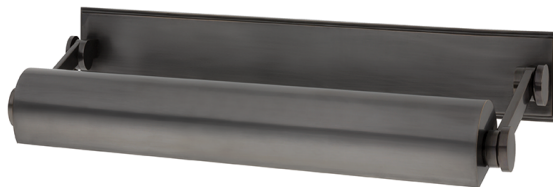

MERRICK

6015-DB

Smooth styling and superior functionality are Merrick's signature traits. We conceal the fixture's wiring behind a full-length solid brass backplate. Merrick's shade and arms can be adjusted to customize light direction.

FINISHES

DISTRESSED BRONZE (DB)

POLISHED NICKEL (PN)

Coastal Suitable Finish (EPM): No

DIMENSIONS

Height: 3.5"

Width/Diameter: 17.5"

Minimum Height: 3.5"

Maximum Height: 8.75"

Product Weight: 6lb

Extension: 8.75"

Top to Center: 1.75"

Canopy/Backplate Shape: Rectangle

Sloped Ceiling Compatible: No

Living Finish: No

Uplight Only: No

Shade

Attachment: N/A

ELECTRICAL

Bulb 1

Bulb Included: No

Socket: E26 Medium Base

Bulb Type: T10-5.5

Max Wattage: 60