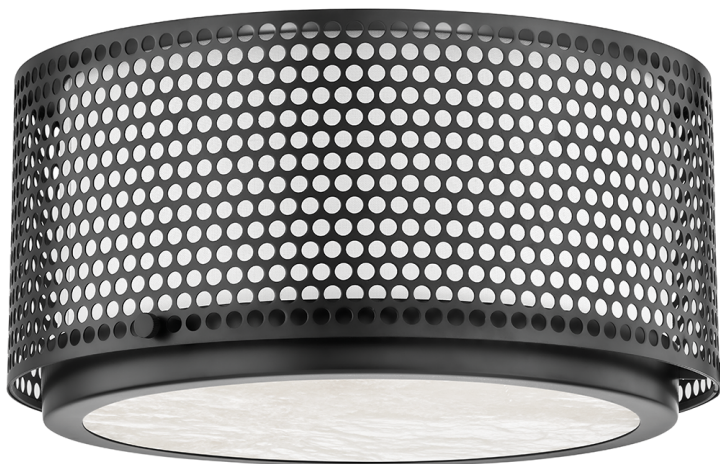

ORACLE

5914-BBR

Precision engineered, Oracle speaks to both modern and industrial design styles. A stunning combination of beauty and function, a simple, cylindrical shade is perfectly perforated to allow ample light to pour through in every direction. Available as a flush mount in two different sizes in Aged Brass and Black Brass.

*Due to the one-of-a-kind nature of the medium, exact colors and patterns may vary slightly from the image shown.

FINISHES

AGED BRASS (AGB)
BLACK BRONZE (BBR)

DIMENSIONS

Height: 7"

Width/Diameter: 14"

Canopy/Backplate: 4.75"

Hanging Type:

Product Weight: 9.5lb

GLASS

Attachment:

Glass 1: Linen

Glass 2: Alabaster

LAMPING

Bulb 1

Bulb Included: No

Socket: E26 Medium Base

Bulb: 2 • 60 Watt Max

SHIPPING

Carton 1: 17" x 17" x 12"

Carton 1 Weight: 11lb

Shipping Method: Ground