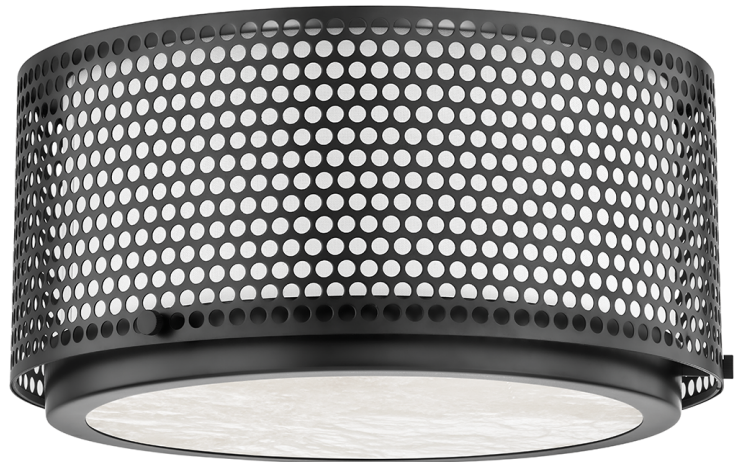

ORACLE

5914-BBR

Precision engineered, Oracle speaks to both modern and industrial design styles. A stunning combination of beauty and function, a simple, cylindrical shade is perfectly perforated to allow ample light to pour through in every direction. Available as a flush mount in two different sizes in Aged Brass and Black Brass.

*Due to the one-of-a-kind nature of the medium, exact colors and patterns may vary slightly from the image shown.

FINISHES

AGED BRASS (AGB)
BLACK BRONZE (BBR)

DIMENSIONS

Height: 7"

Width/Diameter: 14"

Canopy/Backplate: 4.75"

Hanging Type:

Product Weight: 9.5lb

GLASS

Attachment:

Glass 1: Linen

Glass 2: Alabaster

LAMPING

Bulb 1

Bulb Included: No

Socket: E26 Medium Base

Bulb: 2 • 60 Watt Max

Voltage: 120 VAC

UL Rating: UL Damp

SHIPPING

Carton 1: 17" x 17" x 12"

Carton 1 Weight: 11lb