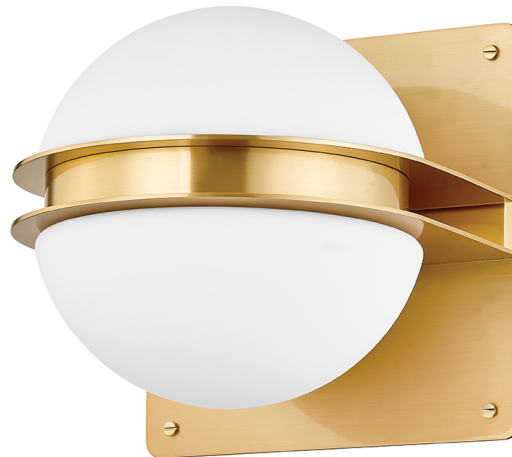

RUDOLF

5900-AGB

Rudolf's soft square backplate splits and projects to carry two half-round opal etched shades connected by a sleek band of Aged Brass metalwork, creating a masterful illusion of a single globe hugged by a metal belt. ScREW details at each corner of the backplate add to the high-end, tailored feel of the piece.

FINISHES

AGED BRASS (AGB)

DIMENSIONS

Height: 10"

Width/Diameter: 10"

Canopy/Backplate: 0"

Hanging Type:

Product Weight: 14.7lb

GLASS

Attachment:

Glass 1: Glass

Glass 2:

LAMPING

Bulb 1

Bulb Included: No

Socket: G9

Bulb: G9 LED • 2 • 6 Watt Max

SHIPPING

Carton 1: 17" x 17" x 14"

Carton 1 Weight: 18lb

Shipping Method: Ground