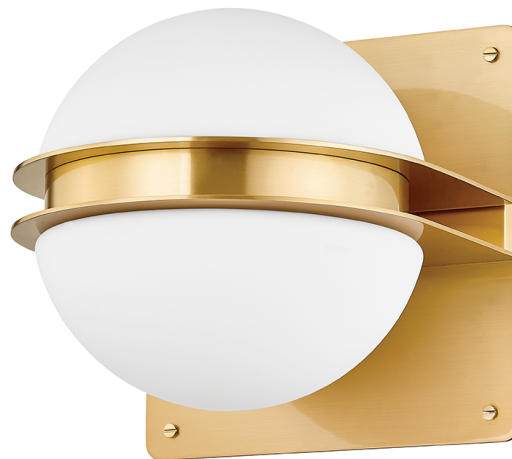

# RUDOLF

5900-AGB

Rudolf's soft square backplate splits and projects to carry two half-round opal etched shades connected by a sleek band of Aged Brass metalwork, creating a masterful illusion of a single globe hugged by a metal belt. ScREW details at each corner of the backplate add to the high-end, tailored feel of the piece.

## FINISHES

AGED BRASS (AGB)

## DIMENSIONS

Height: 10"

Width/Diameter: 10"

Canopy/Backplate: 0"

Hanging Type:

Product Weight: 14.7lb

## GLASS

Attachment:

Glass 1: Glass

Glass 2: