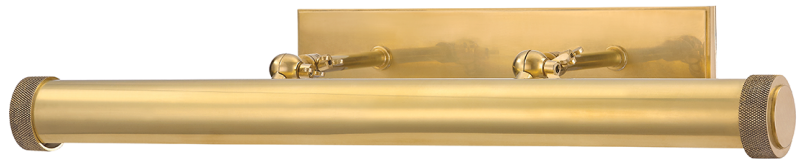

RIDGEWOOD

5824-AGB

Ridgewood is for those who relish manual functionality and tactile details. It sets a tube within a tube, allowing you to control its length. Knurled knobs and ends to the metal scroll are not merely decorative—they reposition length of light and angle of illumination.

FINISHES

AGED BRASS (AGB)
DISTRESSED BRONZE (DB)
HISTORIC NICKEL (HN)

DIMENSIONS

Height: 4.5"
Width/Diameter: 24.5"
Minimum Height: 7.5"
Maximum Height: 10.5"
Canopy/Backplate: 14"
Hanging Type:
Product Weight: 6lb

GLASS

Attachment: N/A
Glass 1: Steel
Glass 2:

LAMPING

Bulb 1
Bulb Included: No
Socket: E26 Medium Base
Bulb: T10-5.5 • 3 • 25 Watt Max

SHIPPING

Carton 1: 28" x 14" x 7"
Carton 1 Weight: 8lb
Shipping Method: Ground