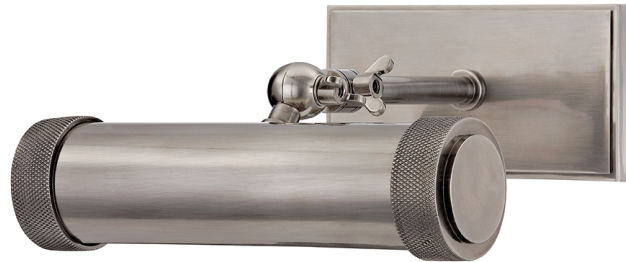

# RIDGEWOOD

5808-HN

Ridgewood is for those who relish manual functionality and tactile details. It sets a tube within a tube, allowing you to control its length. Knurled knobs and ends to the metal scroll are not merely decorative—they reposition length of light and angle of illumination.

## FINISHES

AGED BRASS (AGB)  
DISTRESSED BRONZE (DB)  
HISTORIC NICKEL (HN)

## DIMENSIONS

Height: 4.5"  
Width/Diameter: 8.5"  
Minimum Height: 7.5"  
Maximum Height: 10.5"  
Canopy/Backplate: 0"  
Hanging Type:  
Product Weight: 2lb

## GLASS

Attachment: N/A  
Glass 1: Steel  
Glass 2: