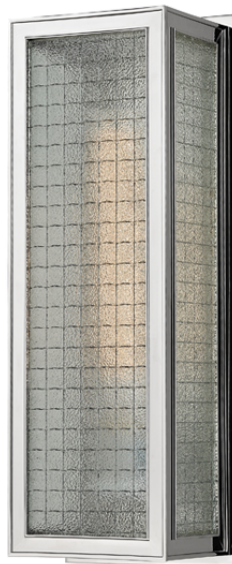

FREEMONT

5601-PN

FINISHES

POLISHED NICKEL (PN)

Coastal Suitable Finish (EPM): No

DIMENSIONS

Height: 14"

Width/Diameter: 5"

Product Weight: 9lb

Extension: 3.75"

Top to Center: 7"

Canopy/Backplate Shape: Rectangle

Sloped Ceiling Compatible: No

Living Finish: No

Uplight Only: No

Shade

Attachment: Screw On

Shade 1: Glass

Shade 1 Top Width: 3.5"

Shade 1 Bottom L/W: 0" / 3.5"

Shade 1 Height: 12.5"

Shade 2: Glass

Shade 2 Top Width: 2.5"

Shade 2 Bottom L/W: 0" / 2.5"

Shade 2 Height: 12.5"

Replacement Glass Item #(s): GLS-005601-F

ELECTRICAL

Bulb 1

Bulb Included: No

Socket: E26 Medium Base

Max Wattage: 75

Bulb Quantity: 1