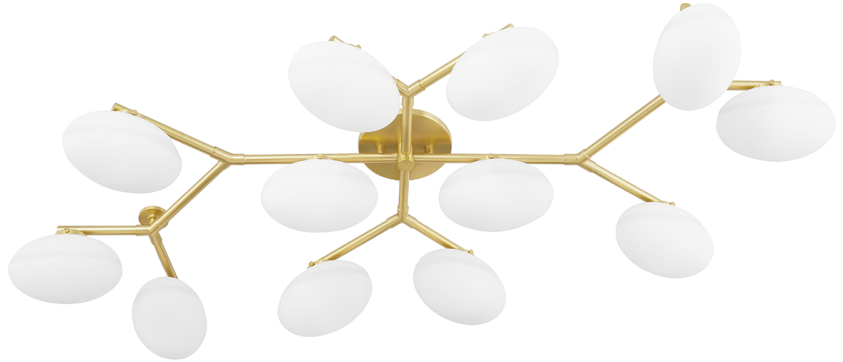

WAGNER

5559-AGB

FINISHES

AGED BRASS (AGB)

OLD BRONZE (OB)

POLISHED NICKEL (PN)

Coastal Suitable Finish (EPM): No

DIMENSIONS

Height: 7.75"

Width/Diameter: 33.75"

Length: 59.38"

Canopy/Backplate: 7"

Product Weight: 31.2lb

Top to Center: 3.5"

Sloped Ceiling Compatible: No

Living Finish: No

Uplight Only: No

Shade

Shade 1: Glass

Shade 1 Finish: Opal Shiny

Shade 1 Top Length: 8.25"

Shade 1 Top Width: 5.5"

Shade 1 Height: 5.5"

Replacement Glass Item #(s): GLS-005530

ELECTRICAL

Bulb 1

Bulb Included: No

Socket: E12 Candelabra Base

Bulb Type: G16.5

Max Wattage: 6

Bulb Quantity: 12

Bulb Included: No