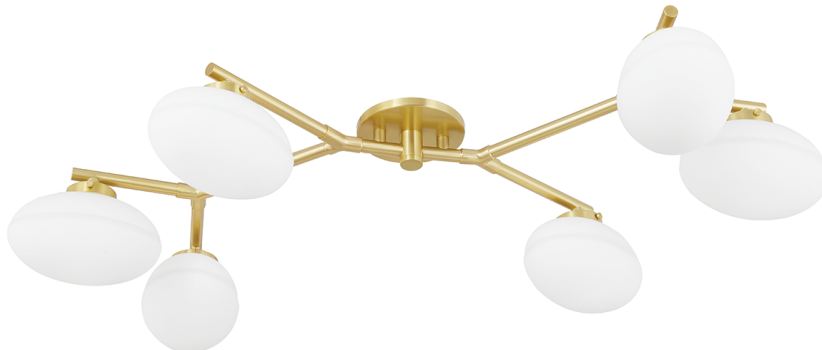

## FINISHES

---

AGED BRASS (AGB)

OLD BRONZE (OB)

POLISHED NICKEL (PN)

Coastal Suitable Finish (EPM): No

## DIMENSIONS

---

Height: 7.75"

Width/Diameter: 33.75"

Length: 40.88"

Canopy/Backplate: 6"

Product Weight: 18.3lb

Top to Center: 3"

Canopy/Backplate Shape: Round

Sloped Ceiling Compatible: No

Living Finish: No

Uplight Only: No

## Shade

---

Shade 1: Glass

Shade 1 Top Length: 8.25"

Shade 1 Top Width: 5.5"

Shade 1 Height: 5.5"

Replacement Glass Item #(s): GLS-005530