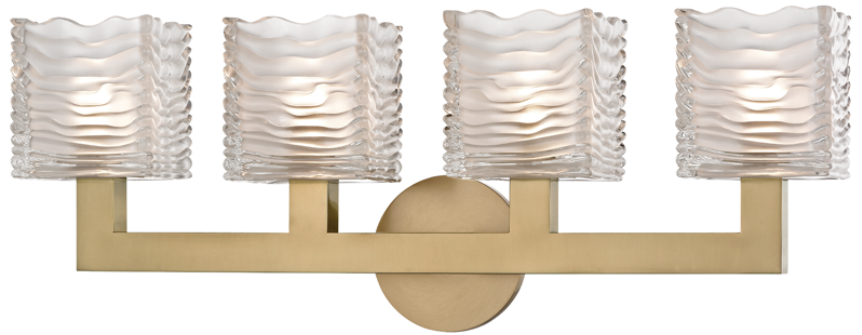

## DIMENSIONS

---

Height: 9"

Width/Diameter: 24"

Canopy/Backplate: 4.75"

Hanging Type:

Product Weight: 15lb

## GLASS

---

Attachment: Screw Collar

Glass 1: Glass

Glass 2: