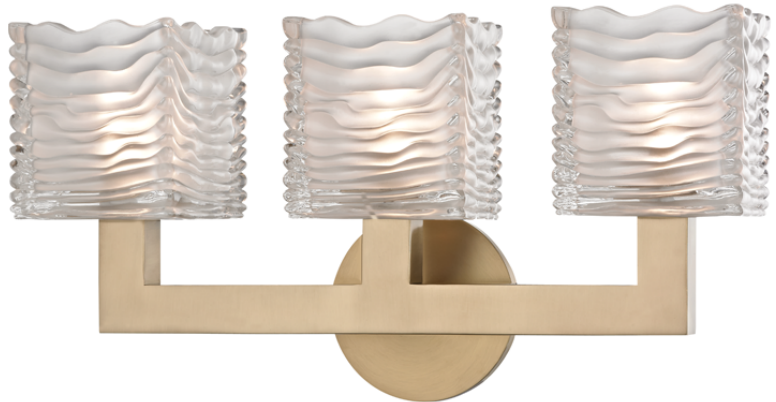

## DIMENSIONS

Height: 9"

Width/Diameter: 17.5"

Canopy/Backplate: 4.75"

Product Weight: 11lb

Extension: 5.25"

Top to Center: 6.5"

Canopy/Backplate Shape: Round

## Shade

Attachment: Screw Collar

Shade 1: Glass

Shade 1 Top Width: 4.25"

Shade 1 Bottom L/W: 0" / 4.25"

Shade 1 Height: 4.5"

Replacement Glass Item #(s): GLS-005441

---