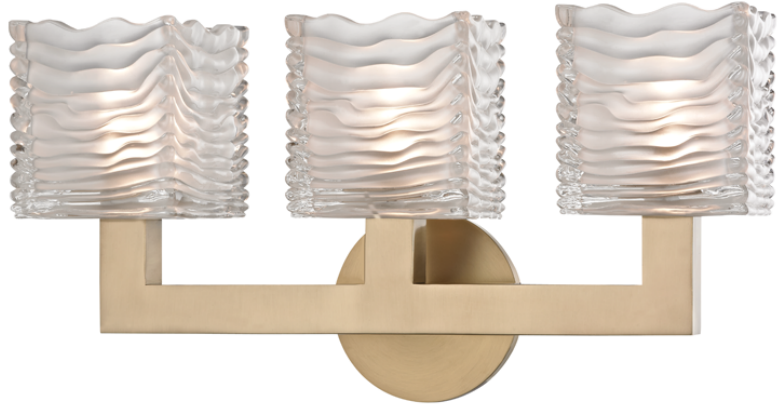

## FINISHES

---

AGED BRASS (AGB)  
POLISHED CHROME (PC)

## DIMENSIONS

---

Height: 9"

Width/Diameter: 17.5"

Canopy/Backplate: 4.75"

Hanging Type:

Product Weight: 11lb

## GLASS

---

Attachment: Screw Collar

Glass 1: Glass

Glass 2: