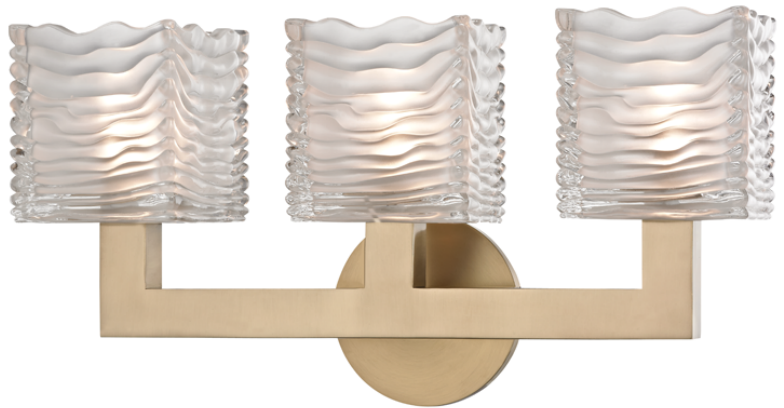

## FINISHES

---

AGED BRASS (AGB)  
POLISHED CHROME (PC)

## DIMENSIONS

---

Height: 9"

Width/Diameter: 17.5"

Canopy/Backplate: 4.75"

Hanging Type:

Product Weight: 11lb

## GLASS

---

Attachment: Screw Collar

Glass 1: Glass

Glass 2: