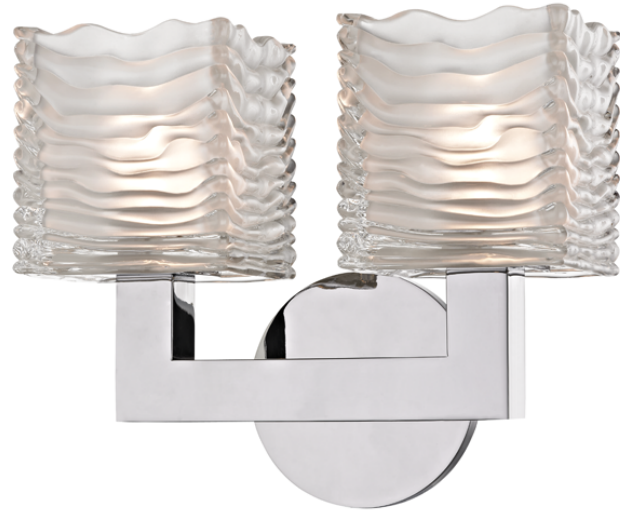

SAGAMORE

5442-PC

FINISHES

AGED BRASS (AGB)
POLISHED CHROME (PC)

DIMENSIONS

Height: 9"

Width/Diameter: 11"

Canopy/Backplate: 4.75"

Hanging Type:

Product Weight: 7lb

GLASS

Attachment: Screw Collar

Glass 1: Glass

Glass 2:

LAMPING

Bulb 1